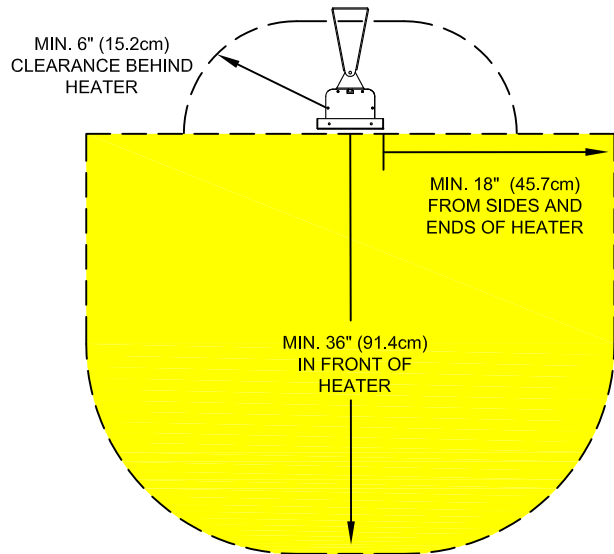

CLEARANCE FROM COMBUSTIBLES

MODEL	"A" DIM.	"A" DIM.	WATTS	VOLTS	AMPS	BTU's
SL1628	29.50"	74.9cm	1600	208	7.7	5460
SL1624	29.50"	74.9cm	1600	240	6.7	5460
SL2428	42.50"	107.9cm	2400	208	11.5	8190
SL2424	42.50"	107.9cm	2400	240	10	8190
SL3028	63.50"	161.3cm	3000	208	14.4	10239
SL3024	63.50"	161.3cm	3000	240	12.5	10239
SL4028	63.50"	161.3cm	4000	208	19.2	13652
SL4024	63.50"	161.3cm	4000	240	16.7	13652

OTHER VOLTAGES ALSO AVAILABLE: 277, 480 VAC

**INFRA TECH**  
www.infratech-usa.com

15700 S. Figueroa St.  
Gardena, California 90248  
Phone: (310) 354-1250  
Fax: (310) 523-3674

DESCRIPTION

SL-SERIES HEATER CAD DRAWING

DATE  
April 14, 2016

DRAWN BY:  
MD

SCALE  
NONE