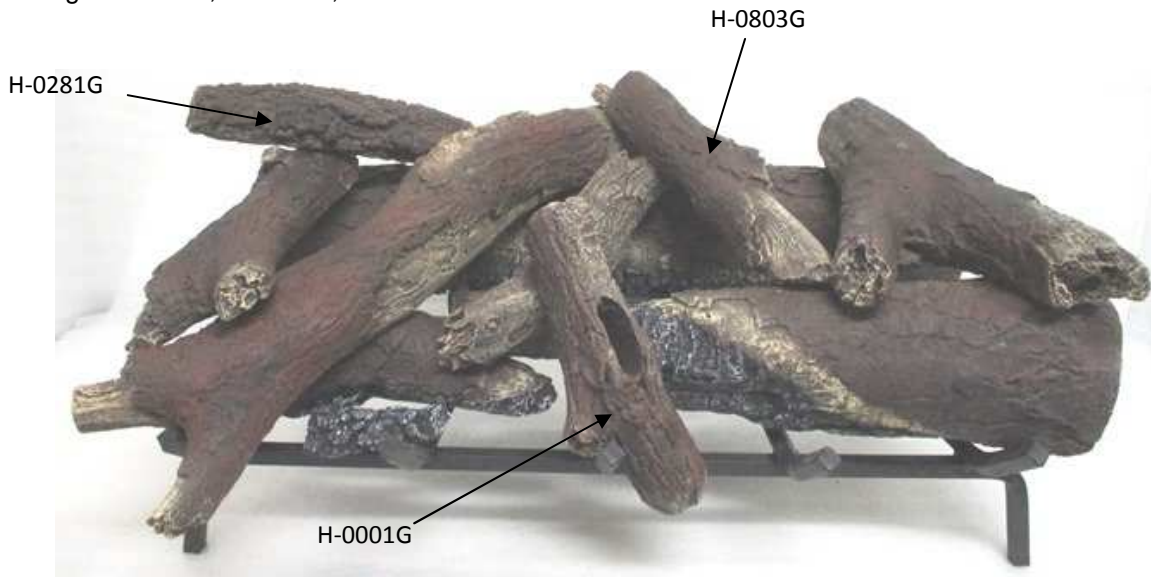

GASLOGGUYS CC-30

Step 3: Place logs H-0281G, H-0001G, H-0803G as shown below.