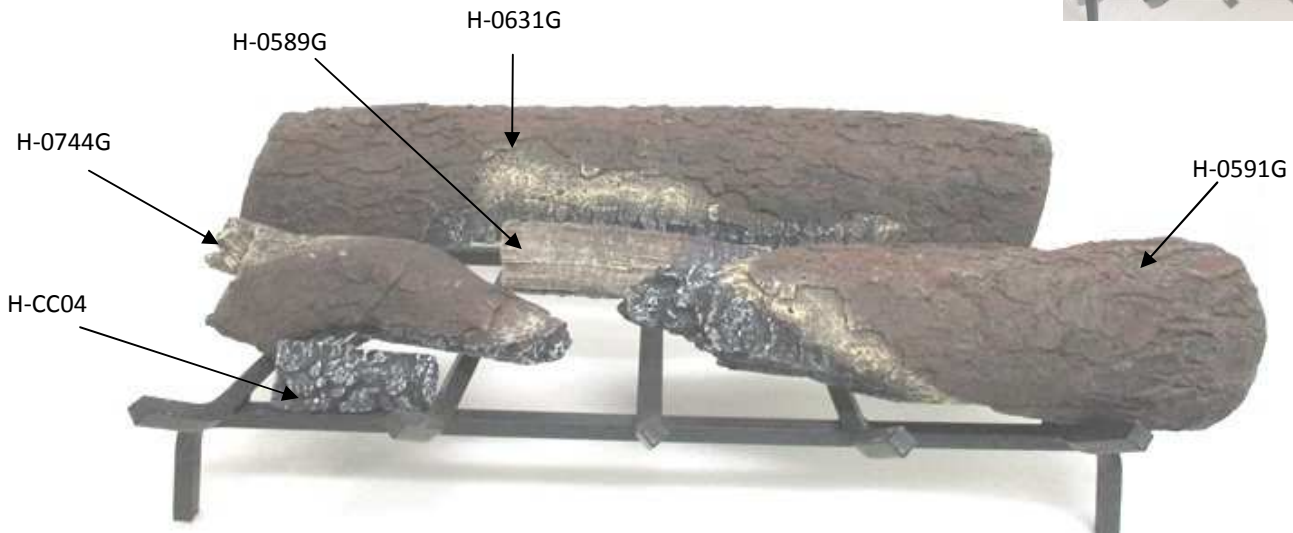

GASLOGGUYS CC-30

California Proposition 65 Warning

WARNING: This product can expose you to chemicals, including titanium dioxide, which is known in the state of California to cause cancer and lithium Carbonate, which is known in the state of California to cause birth defects or other reproductive harm. For more information go to: www.P65Warnings.ca.gov

Step 1: Place brick riser on grate.

Then place log H-0631G on top of the brick riser A-0304. Then place logs H-0589G & H-0591G.

Then place logs H-0744G & H-CC04

Step 2: Place logs H-0812G, H-0806G, H-0811G & H-0800G as shown below.