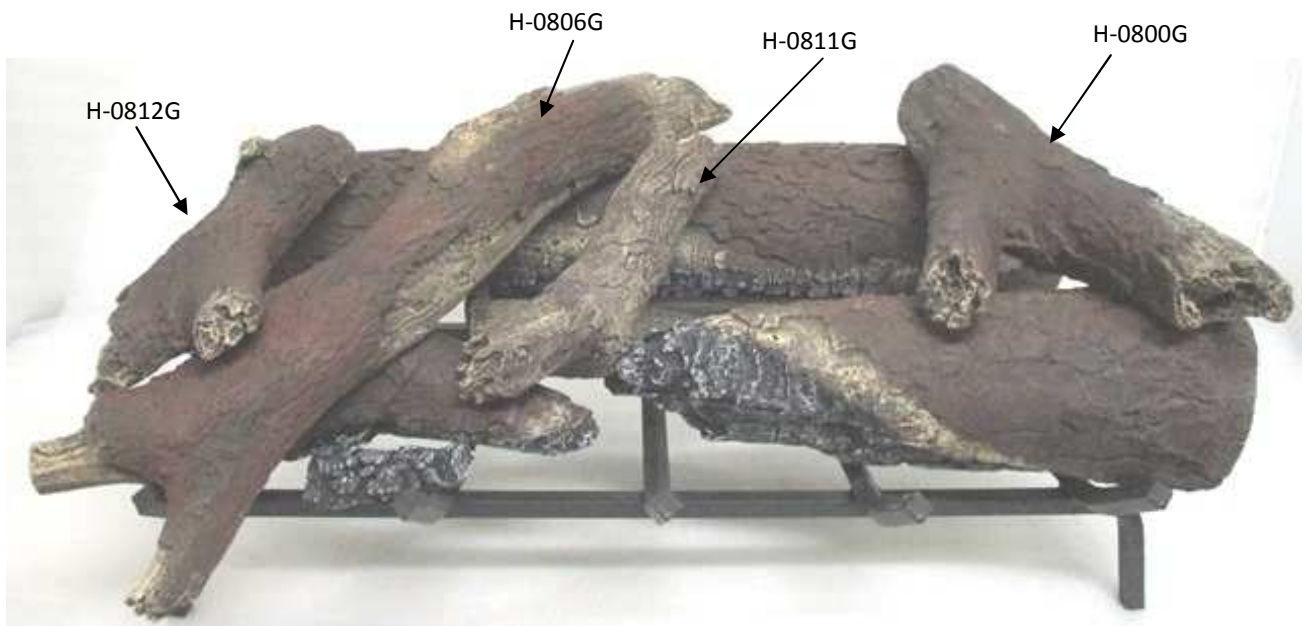

GASLOGGUYS CC-30

California Proposition 65 Warning

WARNING: This product can expose you to chemicals, including titanium dioxide, which is known in the state of California to cause cancer and lithium Carbonate, which is known in the state of California to cause birth defects or other reproductive harm. For more information go to: www.P65Warnings.ca.gov

Step 1: Place brick riser on grate.

Then place log H-0631G on top of the brick riser A-0304. Then place logs H-0589G & H-0591G.

Then place logs H-0744G & H-CC04

Step 2: Place logs H-0812G, H-0806G, H-0811G & H-0800G as shown below.