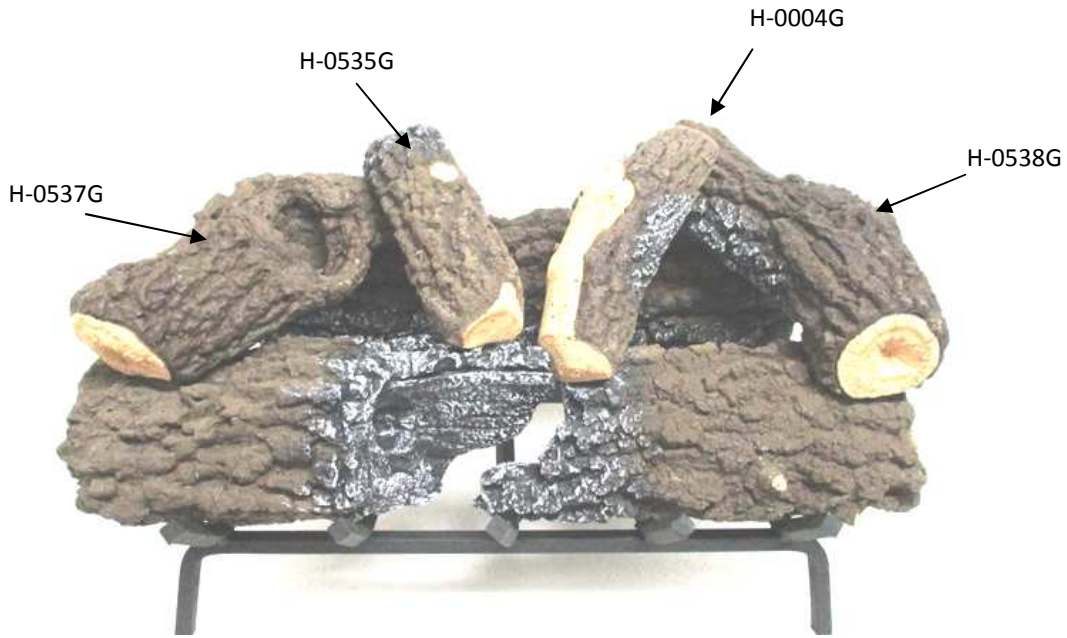

GASLOGGUYS CHBJ 24"

Step 3: Place logs H-0537G, H-0538G, H-0004G & H-0535G as shown below.