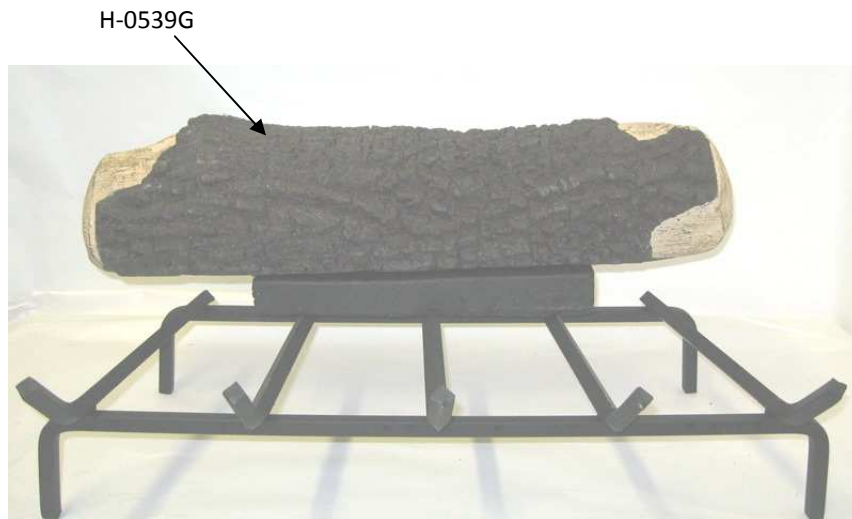

GASLOGGUYS CHBJ 30"

California Proposition 65 Warning

WARNING: This product can expose you to chemicals, including titanium dioxide, which is known in the state of California to cause cancer and lithium Carbonate, which is known in the state of California to cause birth defects or other reproductive harm. For more information go to: www.P65Warnings.ca.gov

Step 1: Place brick riser A-0305 .

Then place log # H-539G on top of the brick riser.