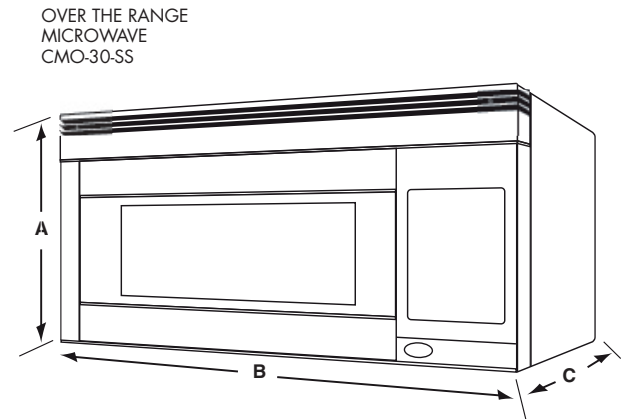

TRADITIONAL, CONVECTION AND OVER THE RANGE MICROWAVE PRODUCT DIMENSIONS

MO-24-SS-2, CMOS-24-SS-2 & CMOH-30-SS

PRODUCT DIMENSIONS (INCHES)

	MO-24-SS-2	CMOS-24-SS-2	CMOH-30-SS (over the range)
A Height of product	13 - ³ / ₈ "	14 - ⁷ / ₈ "	16 - ¹¹ / ₃₂ "
B Depth of product	19 - ¹ / ₈ "	19"	29 - ¹⁵ / ₁₆ "
C Width of product	24"	24 - ⁵ / ₈ "	15 - ⁹ / ₃₂ "

TRADITIONAL, CONVECTION AND OVER THE RANGE MICROWAVE CABINETY DIMENSIONS

MO-24-SS-2 with MOTTK-30 Trim Kit, CMOS-24-SS-2 with CMOTTK-30 Trim Kit & CMOH-30-SS

CABINETY DIMENSIONS (INCHES)

	MO-24SS with MOTTK-30 Trim Kit	CMO-24SS with CMOTTK-30 Trim Kit	CMOH-30-SS (over the range)
A Height of cabinet cutout	17" + 1/16", -0	19 3/16" + 1/16", -0	15.5"
B Width of cabinet cutout	24 3/4" + 1/16", -0	25 3/4" + 1/16", -0	30"
C Depth of cabinet cutout	MIN 20"	MIN 20"	12"
D Location of outlet (bottom of cabinet)	4"	N/A	N/A
E Outlet must be located outside this area	6"	N/A	N/A
F Location of outlet (top of cabinet)	4"	N/A	N/A