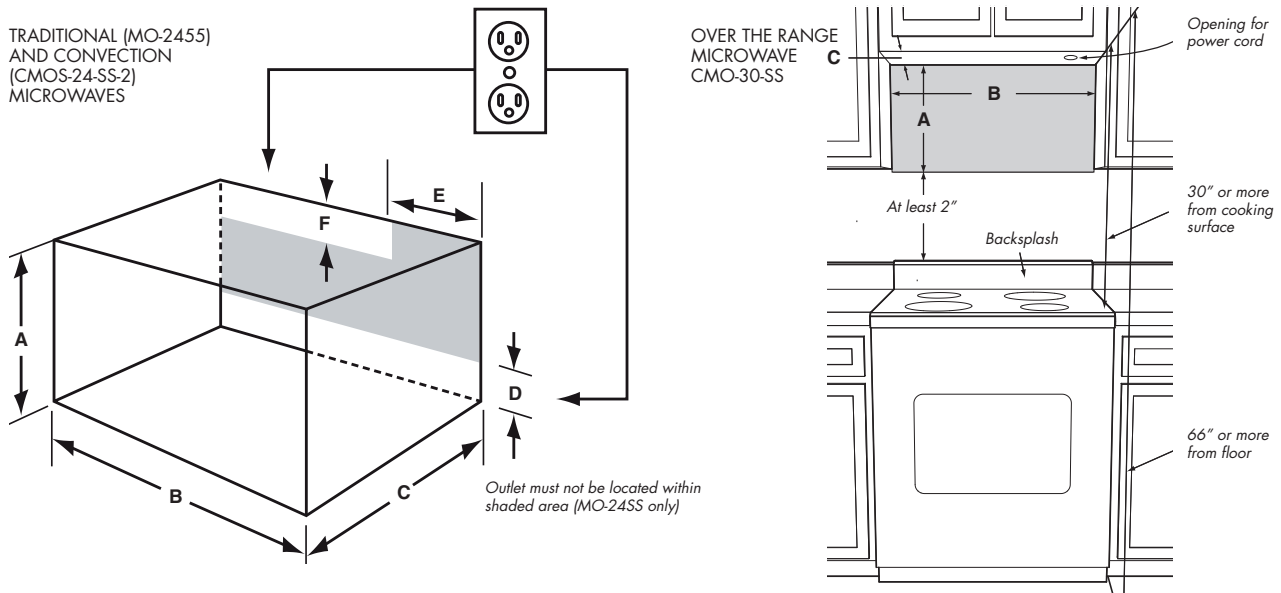

TRADITIONAL, CONVECTION AND OVER THE RANGE MICROWAVE PRODUCT DIMENSIONS

MO-24-SS-2, CMOS-24-SS-2 & CMOH-30-SS

PRODUCT DIMENSIONS (INCHES)

	MO-24-SS-2	CMOS-24-SS-2	CMOH-30-SS (over the range)
A Height of product	13 - ³ / ₈ "	14 - ⁷ / ₈ "	16 - ¹¹ / ₃₂ "
B Depth of product	19 - ¹ / ₈ "	19"	29 - ¹⁵ / ₁₆ "
C Width of product	24"	24 - ⁵ / ₈ "	15 - ⁹ / ₃₂ "

TRADITIONAL, CONVECTION AND OVER THE RANGE MICROWAVE CABINETY DIMENSIONS

MO-24-SS-2 with MOTTK-30 Trim Kit, CMOS-24-SS-2 with CMOTTK-30 Trim Kit & CMOH-30-SS

CABINETY DIMENSIONS (INCHES)

	MO-24SS with MOTTK-30 Trim Kit	CMO-24SS with CMOTTK-30 Trim Kit	CMOH-30-SS (over the range)
A Height of cabinet cutout	17" + 1/16", -0	19 3/16" + 1/16", -0	15.5"
B Width of cabinet cutout	24 3/4" + 1/16", -0	25 3/4" + 1/16", -0	30"
C Depth of cabinet cutout	MIN 20"	MIN 20"	12"
D Location of outlet (bottom of cabinet)	4"	N/A	N/A
E Outlet must be located outside this area	6"	N/A	N/A
F Location of outlet (top of cabinet)	4"	N/A	N/A