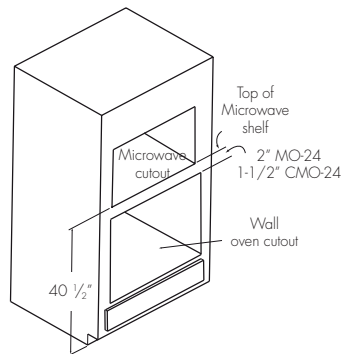

OVER OVEN INSTALLATION*