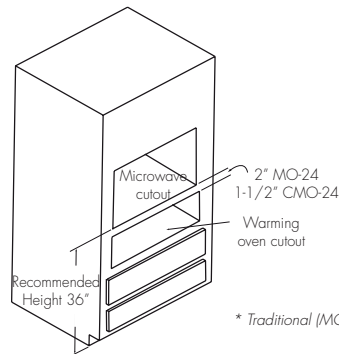

OVER WARMING OVEN INSTALLATION*

* Traditional (MO2455S) and convection (CMO24SS) microwaves only