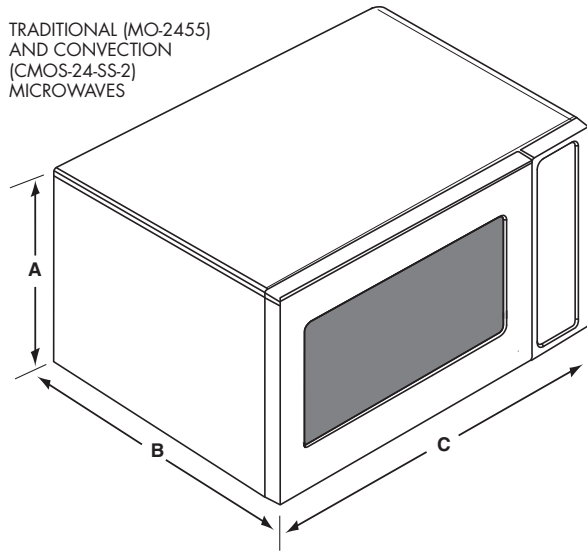

TRADITIONAL, CONVECTION AND OVER THE RANGE MICROWAVE PRODUCT DIMENSIONS

MO-24-SS-2, CMOS-24-SS-2 & CMOH-30-SS

PRODUCT DIMENSIONS (INCHES)

	MO-24-SS-2	CMOS-24-SS-2	CMOH-30-SS (over the range)
A Height of product	13 - ³ / ₈ "	14 - ⁷ / ₈ "	16 - ¹¹ / ₃₂ "
B Depth of product	19 - ¹ / ₈ "	19"	29 - ¹⁵ / ₁₆ "
C Width of product	24"	24 - ⁵ / ₈ "	15 - ⁹ / ₃₂ "

TRADITIONAL, CONVECTION AND OVER THE RANGE MICROWAVE CABINETY DIMENSIONS

MO-24-SS-2 with MOTTK-30 Trim Kit, CMOS-24-SS-2 with CMOTTK-30 Trim Kit & CMOH-30-SS

CABINETY DIMENSIONS (INCHES)

	MO-24SS with MOTTK-30 Trim Kit	CMO-24SS with CMOTTK-30 Trim Kit	CMOH-30-SS (over the range)
A Height of cabinet cutout	17" + 1/16", -0	19 3/16" + 1/16", -0	15.5"
B Width of cabinet cutout	24 3/4" + 1/16", -0	25 3/4" + 1/16", -0	30"
C Depth of cabinet cutout	MIN 20"	MIN 20"	12"
D Location of outlet (bottom of cabinet)	4"	N/A	N/A
E Outlet must be located outside this area	6"	N/A	N/A
F Location of outlet (top of cabinet)	4"	N/A	N/A