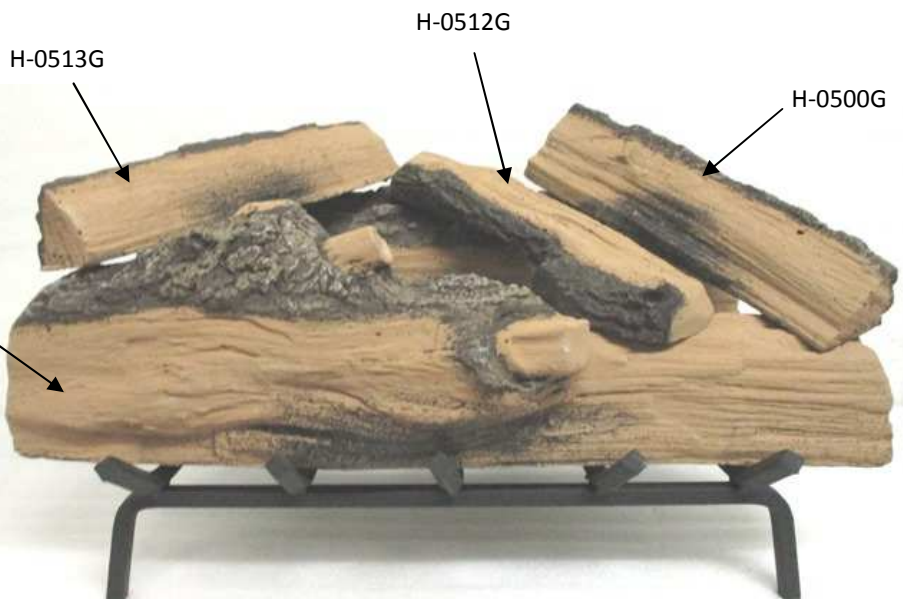

Step 2: Place the front log H-511G (largest log in the set) at the front of the grate as shown and centered left to right on the grate.

Then place logs H-0513G, H-0500G & H-512G as shown below.