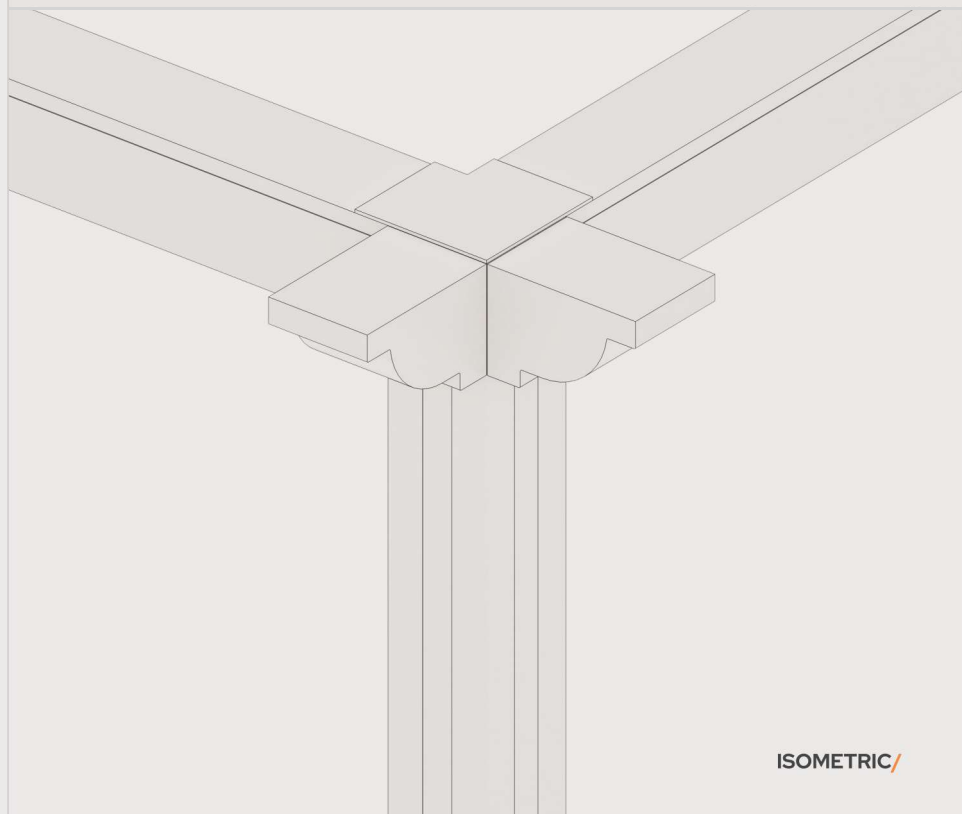

CABANA X / 2.0

c / Appearance.

ISOMETRIC /

/ Overview

Corbels are an architectural element that you can add to your Cabanna X, allowing it to seamlessly blend into its preexisting architectural surroundings.

COMPONENTS

Cabana X offers enhancement options for the appearance. Listed below is the respective spec.

01 / Corbels			
Weight	N/A		
Dimension	6" x 6" x 9"	Material	Bent Aluminum