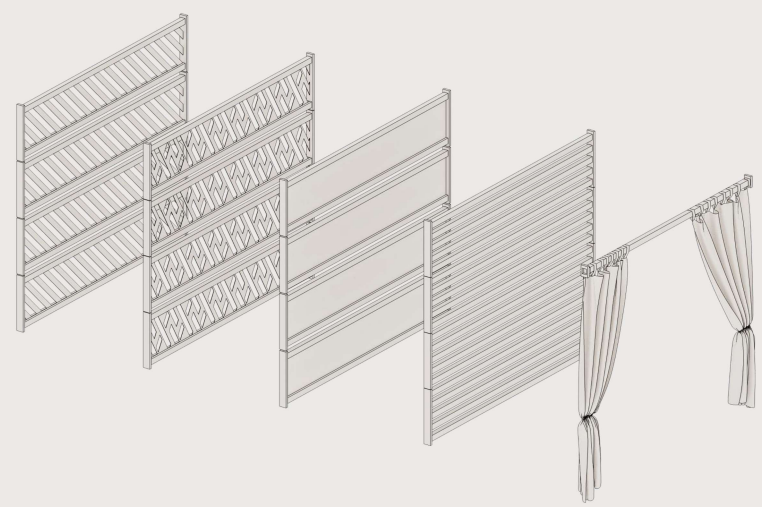

B / Backdrop.

ALL PANELS

ISOMETRIC /

/Overview

(All Panels include the following)

X2	Bracket Cover Caps	X2	Panel Locking Devices
X2	Skeleton Brackets	X2	Panel Lock Pins
X4	Aluminum T-Nuts	X4	Stainless T-Nuts Bolts

Power Panel Only: will include one 6ft 14/3 SJTW Extension Cable Inside one extrusion

■ PANELS

Cabana X offers multiple backdrop options. Listed below are the specs for each.

01 / Slat		
Weight	46 lbs	
Dimension	103.5" L x 22.5" W x 3" H	Box Dimensions 107.25" L x 28" W x 3.75" H
02 / Tilt		
Weight	39 lbs	
Dimension	103.5" L x 22.5" W x 3" H	Box Dimensions 107.25" L x 28" W x 3.75" H
03 / Solid		
Weight	49 lbs	
Dimension	103.5" L x 22.5" W x 3" H	Box Dimensions 107.25" L x 28" W x 3.75" H
04 / Monogram		
Weight	46 lbs	
Dimension	103.5" L x 22.5" W x 3" H	Box Dimensions 107.25" L x 28" W x 3.75" H