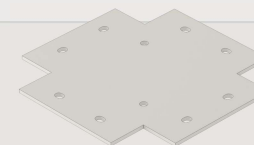

03 / Cross

For linear and diagonal MOD

Thickness	3/16" inch	Material	Powder Coated Aluminum	X10