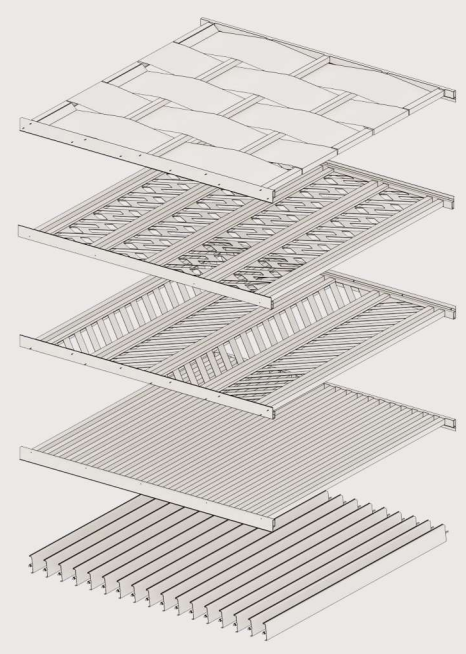

CABANA X / 2.0

A / Canopy.

ALL CANOPIES

ISOMETRIC /

/ Overview

(All Panels include the following)

X2	Bottom Mounting Brackets	X2	Top Mounting Brackets
X10	#14 TEK Screws		

■ PANELS

Cabana X offers multiple canopy options. Listed below are the specs for each.

01 / Louvers Weight 46 lbs Dimension 103.5" L x 103.5" W x 4" H	
02 / Slats Weight 46 lbs Dimension 103.5" L x 103.5" W x 4" H	
03 / Tilt Weight 46 lbs Dimension 103.5" L x 103.5" W x 4" H	
04 / Canvas Weight 46 lbs Dimension 103.5" L x 103.5" W x 4" H