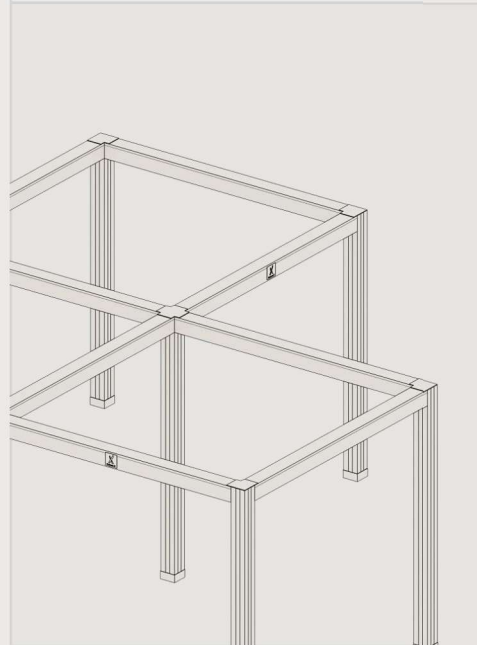

### OVERVIEW

**Canopy** is the roof of your Cabana X, and its unique design will determine the amount of shade or sunlight you will receive.

**Backdrop** can be the wall on each side of your Cabana's Platform, comprising of panels that can be stacked up to four times vertically providing the desired coverage.