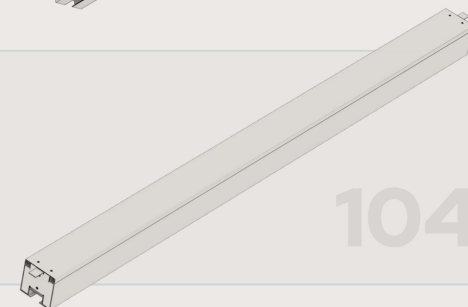

NOTES

CORE+ includes
LED Node inside a beam
LED Remote for Lights

Each footer provides an adjustable range of 3.5" using the clevis pin to level and pitch the unit.

Total Height = 102.5" H - 106.5" H depending upon footer pin setting

CABANA X / 2.0

B / Assembled Specs.

- 116" Outside edge post to post
- 116.5" Outside edge including post base covers
- 110" On Center

OVERALL DIMENSIONS
116.5" L x 116.5" W x 102.5" H

(Accounts for Post Caps and Bolts)

COMPONENTS

/Post

6" L x 6" W x 102" H

/Beam

6" L x 6" W x 104" H

/Louvers

102" L x 6 3/16" W x 1" H

(Pin Length not included)
With Pins: 105.75" L

Square/Drive Pin | 1.75"

Circle/Idle Pin | 2"

/Footers

Thickness	1/4 inch	Dimensions	6" L x 6" W x 7 5/8" H
Materials	Mill Finish Aluminum	Clevis Pin	5" L x 5/16" diameter

Footers have (4) 1/2" diameter holes for mounting to surface if desired.