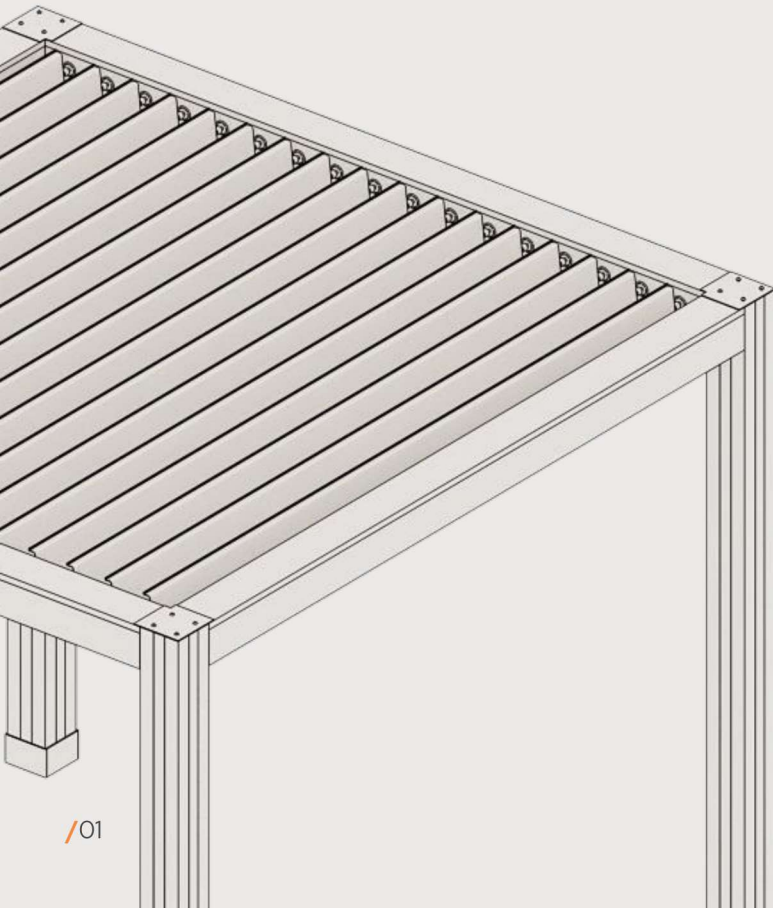

CABANA X / 2.0

/PLATFORM

Cabana X.

/01

A PACKAGING

B ASSEMBLED SPECS

C ELECTRICAL COMPONENTS

■ PRODUCT DETAILS

Cabana X strives to bring the indoors out by providing a unique, multi-purpose space to enjoy the outdoors.

At approximately 10'x10', the Cabana X is great for lounging by the pool one day and yoga the next. With so many enhancements to choose from, you configure it your way from the canopy down to the backdrop. A single Cabana X can be installed in 2 hours, which makes the installation process truly non-invasive to your home or business.