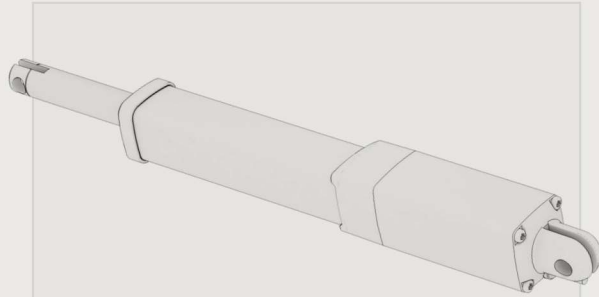

/Motor Actuator

Somfy JP3-5B-3 IP66

Power Rating 12 - 36VDC

Duty Circle 10%, Max.2, Min ON/18 Min OFF

Max Load Push 2000N

Max Current 3.5 Amp

Part No. Ref. 9027854

/Motor Control Unit

Somfy Pergola RTS M+L

No. 1870964

Input Power Rating 12-24VDC SELV/14 A Max