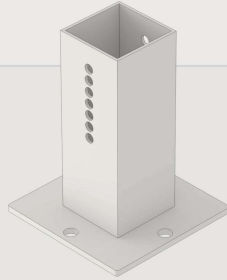

CABANA X / 2.0

B / Assembled Specs.

- 116" Outside edge post to post
- 116.5" Outside edge including post base covers
- 110" On Center

OVERALL DIMENSIONS
116.5" L x 116.5" W x 102.5" H

(Accounts for Post Caps and Bolts)

- 01 Please note the **Cabana X Logo Badge** indicates the front of the unit
- 03 **The Motor** is located in the rear drive beam

- 02 **The Power Cord** will drop down through the back left post.
- 04 **LED Node** is located inside the right side beam (Core+ model only)

COMPONENTS

/Post

6" L x 6" W x 102" H

/Beam

6" L x 6" W x 104" H

/Louvers

102" L x 6 3/16" W x 1" H

(Pin Length not included)
With Pins: 105.75" L

Square/Drive Pin | 1.75"

Circle/Idle Pin | 2"

/Footers

Thickness	1/4 inch	Dimensions	6" L x 6" W x 7 5/8" H
Materials	Mill Finish Aluminum	Clevis Pin	5" L x 5/16" diameter

Footers have (4) 1/2" diameter holes for mounting to surface if desired.