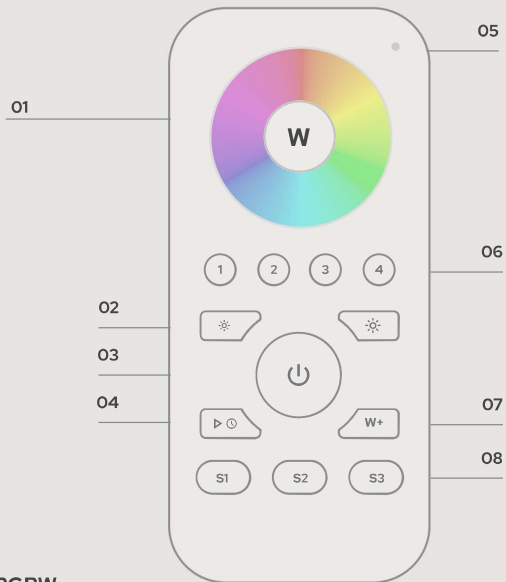

Range 40 ft
Battery 3 x 4.5V (3AAA)

RF RGBW
Remote
Controller

FRONT

LED Remote.

CORE + ONLY

SUNRICHER RF Remote RGBW LED Controller

SPECIFICATIONS

Part No.	SR-28195	Dimensions	4.724" L x 2.165" W x 0.669" H
Operation Voltage	4.5VDC	Waterproof Grade	IP20
Operation Frequency	434 MHz/869.5MHz/916.5MHz		

FEATURES

01 RGB Channels

Press down on your desired color within the color wheel.

02 Brightness

Press and hold down to decrease or increase light intensity.

03 Power Button

Click to turn ON/OFF all zones.

04 Play/Pause

Click to play or pause the 10 built-in effects. Press and hold down to speed up/down the running effect.

05 Indicator

Indicate the state of remote control.

06 Zone Numbers

Click to choose the zone(s). Press and hold down to turn on/off corresponding zone.

07 White Channel

Click to switch through Cool White, Natural White, Warm White mixed by RGB, double click to turn off RGB channels.

08 Colors

Press and hold down to save colors; click to recall the saved colors.