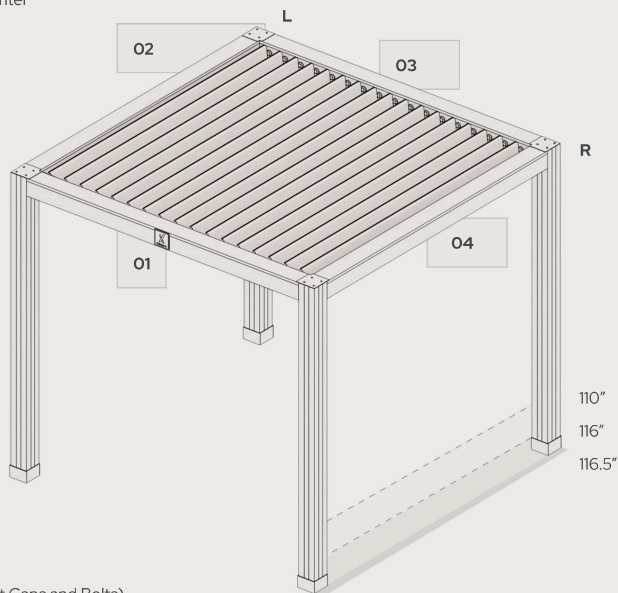

NOTES

CORE+ includes
LED Node inside a beam
LED Remote for Lights

Each footer provides an adjustable range of 3.5" using the clevis pin to level and pitch the unit.

Total Height = 102.5" H - 106.5" H depending upon footer pin setting

1 CORE / CORE + KIT

Includes the following:

<p>A/ Pallet Skid</p> <p>We have 28", 32", and 48"</p> <p>All are 110" in length.</p> <p>The components of the system will be placed on and strapped down to this skid.</p> <p>Total weight of one unit on skid ~616lbs.</p>	 <p>B/ Post Box X 1</p> <p>(4) Posts 102" (8) Trim Caps 96" (8) Trim Caps 102" (4) Post Footers</p>	 <p>C/ Beam Box X 1</p> <p>(1) Drive Beam (1) Idler Beam (2) L/R Beams (1) Louver Remote</p>
 <p>D/ Louver Box X 1</p> <p>(17) Louvers 102"</p>	 <p>E/ Hardware X 1</p> <p>(4) Post Base Covers (4) Post Caps</p>	<p>(26) Cap Bolts (1) Touch Up Paint Pen (17) Louver Clips</p>

CABANA X / 2.0

B / Assembled Specs.

- 116" Outside edge post to post
- 116.5" Outside edge including post base covers
- 110" On Center

OVERALL DIMENSIONS
116.5" L x 116.5" W x 102.5" H

(Accounts for Post Caps and Bolts)

COMPONENTS

/Post

6" L x 6" W x 102" H

/Beam

6" L x 6" W x 104" H

/Louvers

102" L x 6 3/16" W x 1" H

(Pin Length not included)
With Pins: 105.75" L