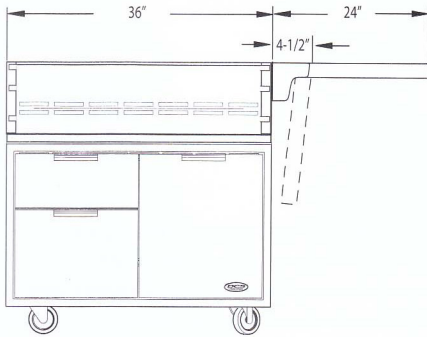

30" Grill Cart Dimensions:

Model: CSS-30

front view

side view

Model: CAD-30

front view

side view

36" Grill Cart Dimensions:

Model: CAD-36

front view

side view

MODEL	CSS-30	CAD-30	CAD-36	CAD-48
SHIPPING WT.	120 LBS.	120 LBS.	155 LBS.	190 LBS.
SHIPPING DIM. (HEIGHT X WIDTH X DEPTH)	45" X 35" X 35"	45" X 35" X 35"	45" X 40" X 35"	45" X 51" X 35"

48" Grill Cart Dimensions:

Model: CAD-48

front view

side view