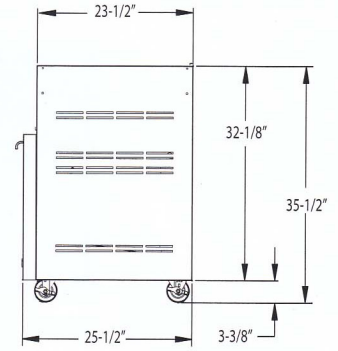

30" Grill Cart Dimensions:

Model: CSS-30

front view

side view

Model: CAD-30

front view

side view

36" Grill Cart Dimensions:

Model: CAD-36

front view

side view

MODEL	CSS-30	CAD-30	CAD-36	CAD-48
SHIPPING WT.	120 LBS.	120 LBS.	155 LBS.	190 LBS.
SHIPPING DIM. (HEIGHT X WIDTH X DEPTH)	45" X 35" X 35"	45" X 35" X 35"	45" X 40" X 35"	45" X 51" X 35"

48" Grill Cart Dimensions:

Model: CAD-48

front view

side view