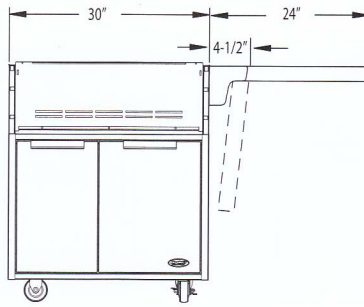

30" Grill Cart Dimensions:

Model: CSS-30

front view

side view

Model: CAD-30

front view

side view

36" Grill Cart Dimensions:

Model: CAD-36

front view

side view

MODEL	CSS-30	CAD-30	CAD-36	CAD-48
SHIPPING WT.	120 LBS.	120 LBS.	155 LBS.	190 LBS.
SHIPPING DIM. (HEIGHT X WIDTH X DEPTH)	45" X 35" X 35"	45" X 35" X 35"	45" X 40" X 35"	45" X 51" X 35"

48" Grill Cart Dimensions:

Model: CAD-48

front view

side view