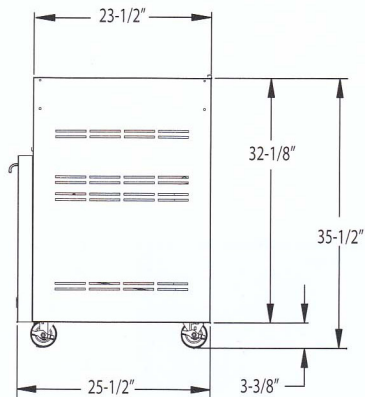

30" Grill Cart Dimensions:

Model: CSS-30

front view

side view

Model: CAD-30

front view

side view

36" Grill Cart Dimensions:

Model: CAD-36

front view

side view

MODEL	CSS-30	CAD-30	CAD-36	CAD-48
SHIPPING WT.	120 LBS.	120 LBS.	155 LBS.	190 LBS.
SHIPPING DIM. (HEIGHT X WIDTH X DEPTH)	45" X 35" X 35"	45" X 35" X 35"	45" X 40" X 35"	45" X 51" X 35"

48" Grill Cart Dimensions:

Model: CAD-48

front view

side view