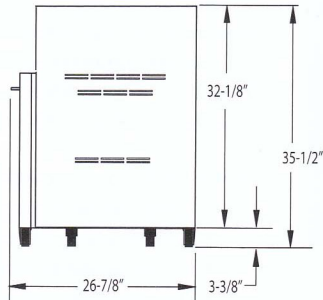

30" Grill Cart Dimensions:

Model: CSS-30

front view

side view

Model: CAD-30

front view

side view

36" Grill Cart Dimensions:

Model: CAD-36

front view

side view

MODEL	CSS-30	CAD-30	CAD-36	CAD-48
SHIPPING WT.	120 LBS.	120 LBS.	155 LBS.	190 LBS.
SHIPPING DIM. (HEIGHT X WIDTH X DEPTH)	45" X 35" X 35"	45" X 35" X 35"	45" X 40" X 35"	45" X 51" X 35"

48" Grill Cart Dimensions:

Model: CAD-48

front view

side view