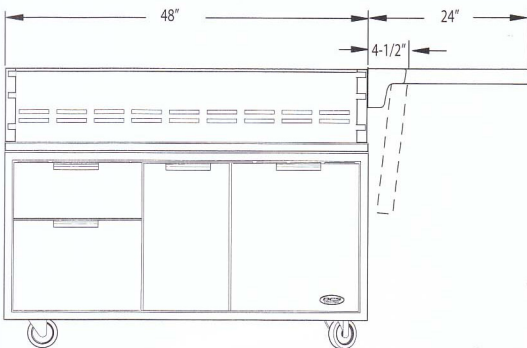

30" Grill Cart Dimensions:

Model: CSS-30

front view

side view

Model: CAD-30

front view

side view

36" Grill Cart Dimensions:

Model: CAD-36

front view

side view

MODEL	CSS-30	CAD-30	CAD-36	CAD-48
SHIPPING WT.	120 LBS.	120 LBS.	155 LBS.	190 LBS.
SHIPPING DIM. (HEIGHT X WIDTH X DEPTH)	45" X 35" X 35"	45" X 35" X 35"	45" X 40" X 35"	45" X 51" X 35"

48" Grill Cart Dimensions:

Model: CAD-48

front view

side view