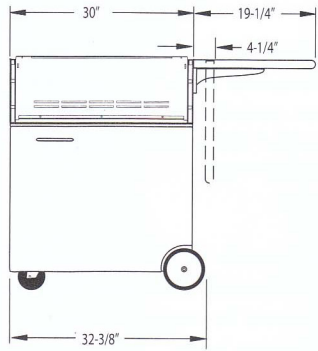

30" Grill Cart Dimensions:

Model: CSS-30

front view

side view

Model: CAD-30

front view

side view

36" Grill Cart Dimensions:

Model: CAD-36

front view

side view

MODEL	CSS-30	CAD-30	CAD-36	CAD-48
SHIPPING WT.	120 LBS.	120 LBS.	155 LBS.	190 LBS.
SHIPPING DIM. (HEIGHT X WIDTH X DEPTH)	45" X 35" X 35"	45" X 35" X 35"	45" X 40" X 35"	45" X 51" X 35"

48" Grill Cart Dimensions:

Model: CAD-48

front view

side view