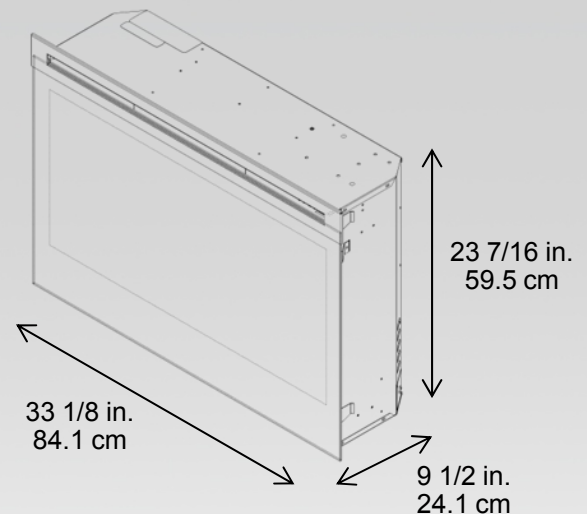

33" Self-trimming Electric Firebox

DF3033ST

Product Description

- 120 volt plug-in widescreen electric firebox with thermostat controlled fan-forced heater
- Patented electric flame technology
- Pulsating embers and LED inner glow logs molded from wood logs for incredible realism
- Year-round comfort - operates with flame only or flame and heat
- Clean, self-trimming design – no separate trim required
- Adjustable interior light and flame speed control
- Contains removable plug kit for direct wire applications
- 120 Volts / 1,000 Watts / 3,415 BTU

Accessory

- WRCPF-KIT – Wall switch remote control

Includes multi-function remote control

Model #	Description	lbs/kg	UPC	Wty. †	Carton Dimensions (W x H x D)		Cube	
					Inches	cm	ft ³	m ³
DF3033ST	33" self-trimming widescreen electric firebox.	60.4 / 27.5	781022 054271	5 yr.	37.3 x 27.6 x 13	94.6 x 70.1 x 33	7.7	0.22