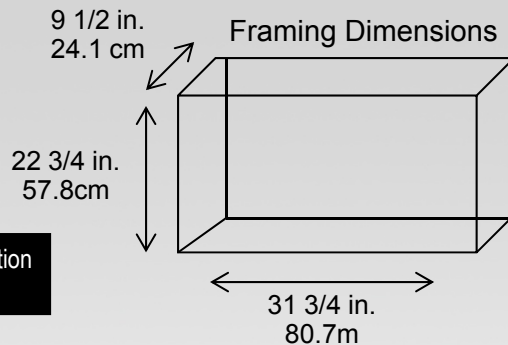

33" Self-trimming Electric Firebox

DF3033ST

Product Description

- 120 volt plug-in widescreen electric firebox with thermostat controlled fan-forced heater
- Patented electric flame technology
- Pulsating embers and LED inner glow logs molded from wood logs for incredible realism
- Year-round comfort - operates with flame only or flame and heat
- Clean, self-trimming design – no separate trim required
- Adjustable interior light and flame speed control
- Contains removable plug kit for direct wire applications
- 120 Volts / 1,000 Watts / 3,415 BTU

Accessory

- WRCPF-KIT – Wall switch remote control

Includes multi-function remote control

Model #	Description	lbs/kg	UPC	Wty. †	Carton Dimensions (W x H x D)		Cube	
					Inches	cm	ft ³	m ³
DF3033ST	33" self-trimming widescreen electric firebox.	60.4 / 27.5	781022 054271	5 yr.	37.3 x 27.6 x 13	94.6 x 70.1 x 33	7.7	0.22