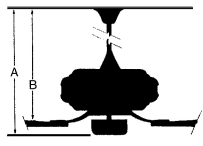

Image File Name: **F402L-ORB.jpg**

MEASUREMENTS

Blade Finish:	Reversible		
	Blades:		
	No		
Blade Material:	Slope:		
ABS	Yes		
Blade Sweep:	No. of Blades:	Blade Pitch:	Hanging Weight:
42"	6	20	30.56
Downrod 1:	Downrod 1	Downrod 2:	Downrod 2
6	Outside Dia:		Outside Dia:
	.75		
Ceiling to Lowest Point: (Dim A)	Ceiling to Blade (Dim B)	Lead Wire:	Motor Size:
17.0	15.25	80	82 x 25 mm