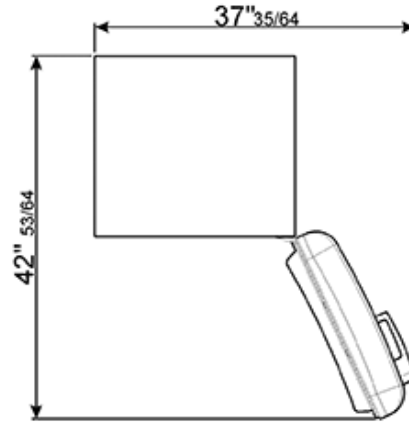

FAB32UPGLN

50's Retro style

fridge
free standing
combined
pastel green
24"

SMEG U.S.A. INC.
A&D BUILDING
150 EAST 58th STREET, 7th FLOOR
NEW YORK, NY, 10155
Tel. +1 212 265 5378
Fax +1 212 265 5945