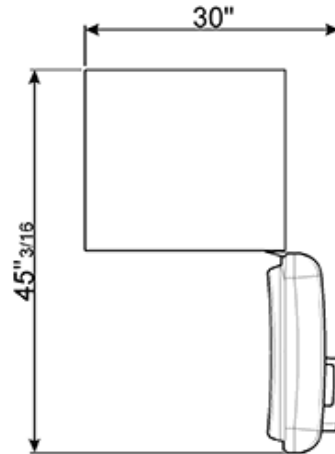

FAB32UPGLN

50's Retro style

fridge
free standing
combined
pastel green
24"

SMEG U.S.A. INC.
A&D BUILDING
150 EAST 58th STREET, 7th FLOOR
NEW YORK, NY, 10155
Tel. +1 212 265 5378
Fax +1 212 265 5945