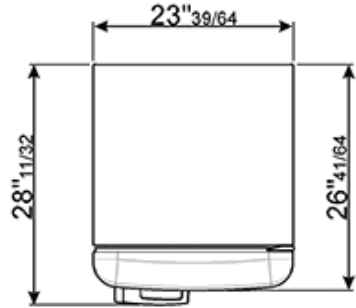

SMEG U.S.A. INC.
A&D BUILDING
150 EAST 58th STREET, 7th FLOOR
NEW YORK, NY, 10155
Tel. +1 212 265 5378
Fax +1 212 265 5945