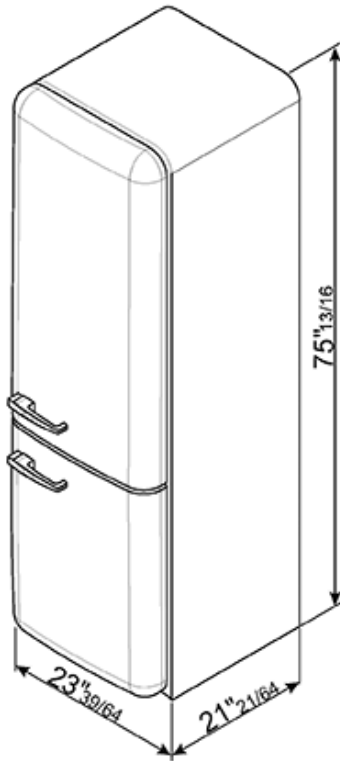

FAB32UPGLN

50's Retro style

fridge
free standing
combined
pastel green
24"

SMEG U.S.A. INC.
A&D BUILDING
150 EAST 58th STREET, 7th FLOOR
NEW YORK, NY, 10155
Tel. +1 212 265 5378
Fax +1 212 265 5945