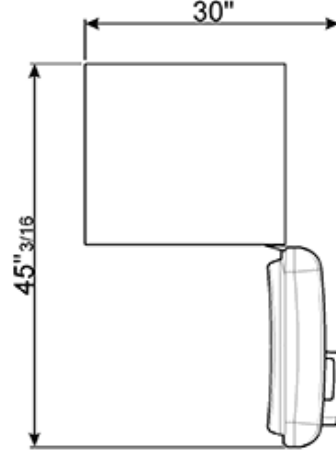

FAB32UPGRN

50's Retro style

fridge
free standing
combined
pastel green
24"

SMEG U.S.A. INC.
A&D BUILDING
150 EAST 58th STREET, 7th FLOOR
NEW YORK, NY, 10155
Tel. +1 212 265 5378
Fax +1 212 265 5945