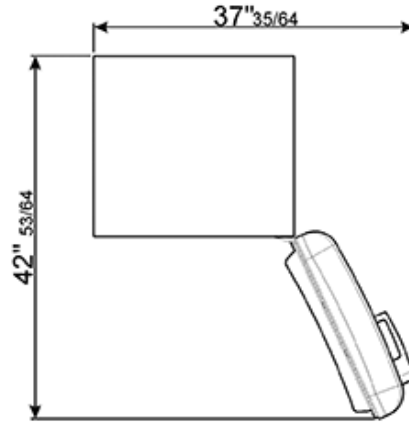

FAB32UPGRN

50's Retro style

fridge
free standing
combined
pastel green
24"

SMEG U.S.A. INC.
A&D BUILDING
150 EAST 58th STREET, 7th FLOOR
NEW YORK, NY, 10155
Tel. +1 212 265 5378
Fax +1 212 265 5945