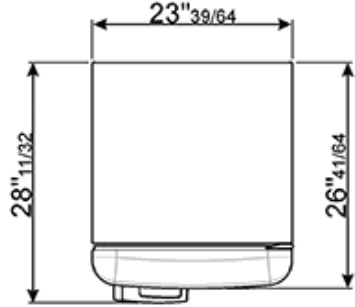

SMEG U.S.A. INC.
A&D BUILDING
150 EAST 58th STREET, 7th FLOOR
NEW YORK, NY, 10155
Tel. +1 212 265 5378
Fax +1 212 265 5945