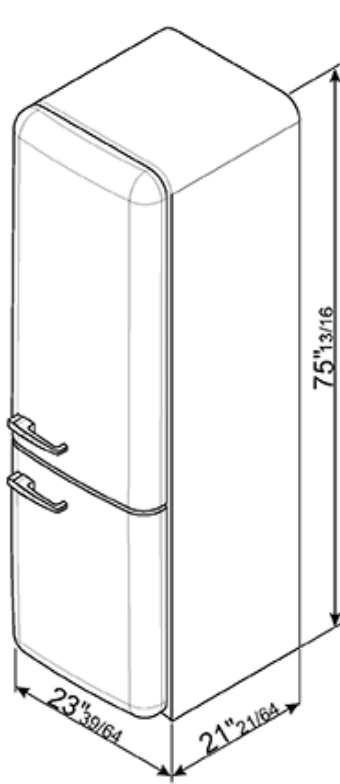

FAB32UPGRN

50's Retro style

fridge
free standing
combined
pastel green
24"

SMEG U.S.A. INC.
A&D BUILDING
150 EAST 58th STREET, 7th FLOOR
NEW YORK, NY, 10155
Tel. +1 212 265 5378
Fax +1 212 265 5945