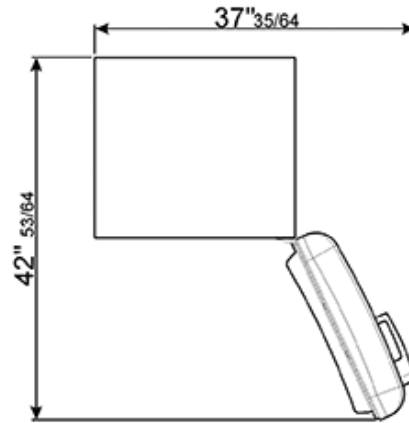

FAB32URDLN

50's Retro style

fridge
free standing
combined
red
24"

SMEG U.S.A. INC.
A&D BUILDING
150 EAST 58th STREET, 7th FLOOR
NEW YORK, NY, 10155
Tel. +1 212 265 5378
Fax +1 212 265 5945