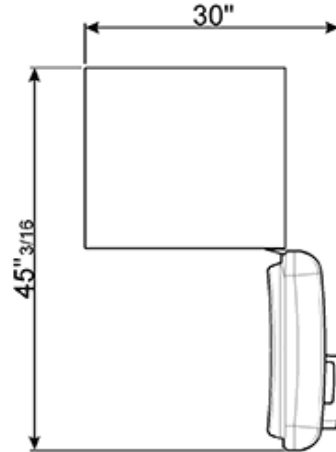

FAB32URDLN

50's Retro style

fridge
free standing
combined
red
24"

SMEG U.S.A. INC.
A&D BUILDING
150 EAST 58th STREET, 7th FLOOR
NEW YORK, NY, 10155
Tel. +1 212 265 5378
Fax +1 212 265 5945