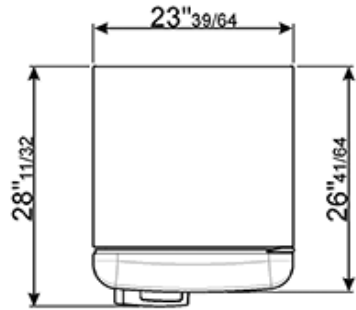

SMEG U.S.A. INC.
A&D BUILDING
150 EAST 58th STREET, 7th FLOOR
NEW YORK, NY, 10155
Tel. +1 212 265 5378
Fax +1 212 265 5945