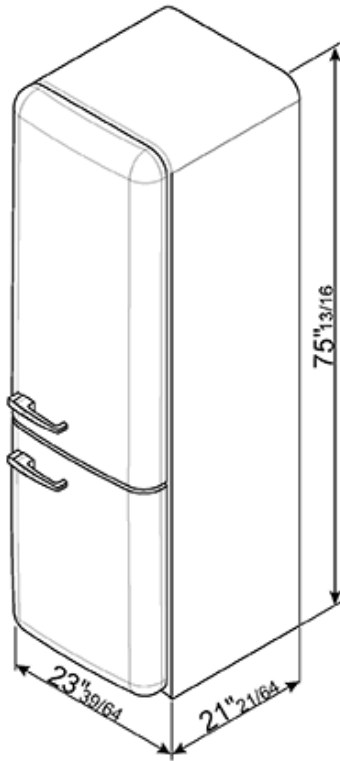

FAB32URDLN

50's Retro style

50'S Retro Style refrigerator with automatic freezer, Red, Left hand hinge

EAN13: 8017709219376

Frost-free

2 adjustable thermostats

Refrigerator

8.2 cu. ft. capacity

Interior light

3 adjustable glass shelves

1 fruit and vegetable container

1 bottle storage shelf

Door

3 adjustable balconies

1 balcony shelf with transparent cover

Egg holder

Freezer

3.5 cu. ft. capacity

2 drawers

1 compartment with pull-down flap

Fast-freezing compartment

Ice tray

Dimensions (h x w x d) 75 17/20" x 23 2/3" x 26 2/3"

Versions

- **FAB32URDRN** - Red, right hand hinge

FAB32URDLN

50's Retro style

fridge
free standing
combined
red
24"

SMEG U.S.A. INC.
A&D BUILDING
150 EAST 58th STREET, 7th FLOOR
NEW YORK, NY, 10155
Tel. +1 212 265 5378
Fax +1 212 265 5945