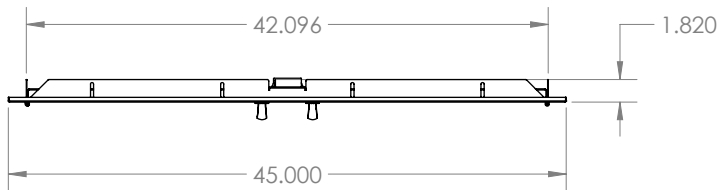

45" Double Access Door

SKU: SSDD-45

NOTES

DISCLAIMER

We recommend adding a 1/4" (.25) to the inner dimension to ensure the unit fits properly in the build out.