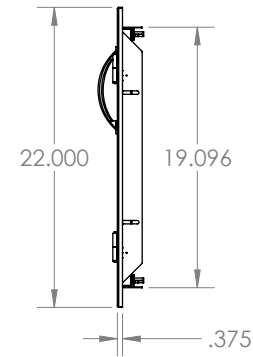

45" Double Access Door

SKU: SSDD-45

NOTES

DISCLAIMER

We recommend adding a 1/4" (.25) to the inner dimension to ensure the unit fits properly in the build out.