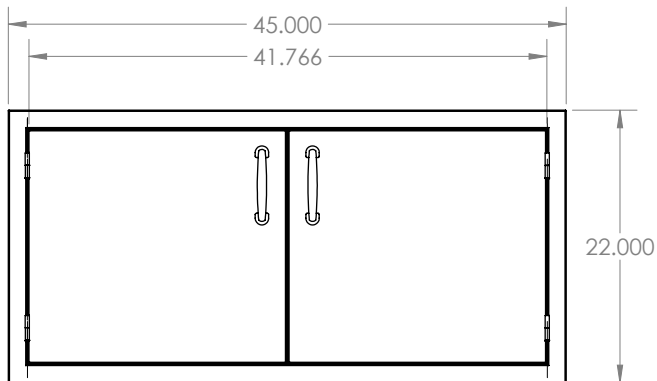

45" Double Access Door

SKU: SSDD-45

NOTES

DISCLAIMER

We recommend adding a 1/4" (.25) to the inner dimension to ensure the unit fits properly in the build out.