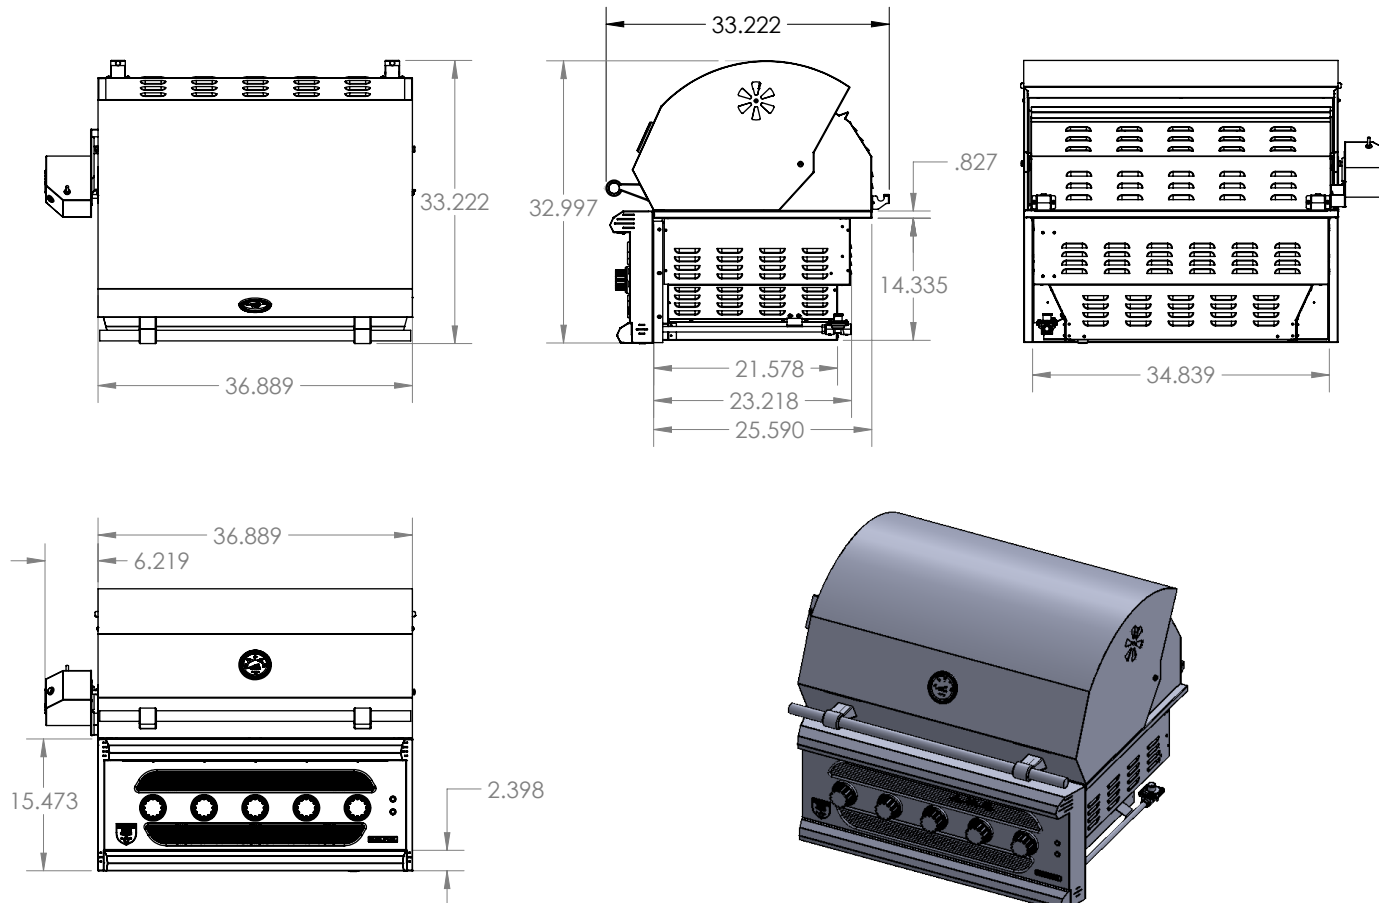

AMERICAN MADE GRILLS

36" MUSCLE GRILL - BUILT-IN

SKU: MUS36

NOTES

DISCLAIMER

We recommend adding a 1/4" (.25) to the inner dimension to ensure the unit fits properly in the build out.