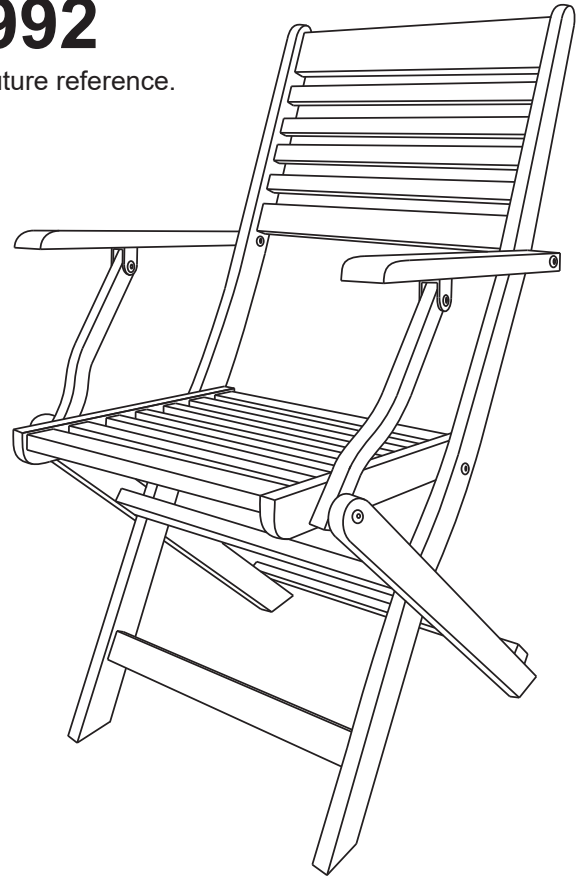

# MERANTI WOOD OUTDOOR FOLDING PATIO ARMCHAIRS

## FRN-992

Save this manual for future reference.

Simply fold the seat down and place the chair on a flat, level surface.