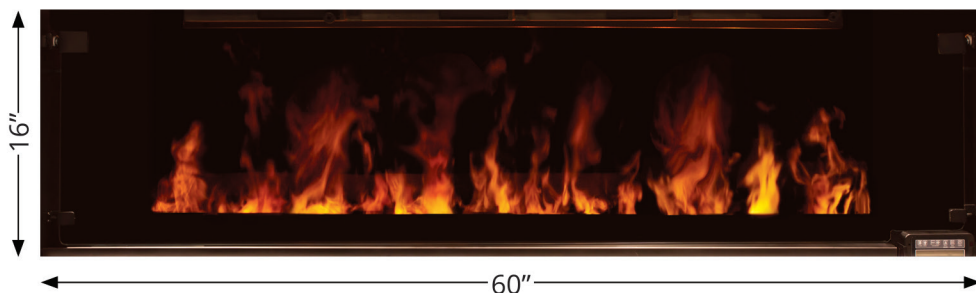

MODERN FLAMES

“BEYOND REAL”

FusionFireTM
STEAM FIREPLACE
BUILT-IN/CLEAN FACE

FFS-L60

Modern Flames introduces the FusionFire™ Steam Fireplace, the next step in the company's revolutionary line of innovative fireplace products. Modern Flames harness the power of commercial steam flame technology seen in the likes of Disney and Universal Studio with its revolutionary FusionFire™ Steam Fireplace. The FusionFire™ Steam Fireplace was designed to handle the rigors of everyday use and consumes extremely small amounts of water when running. Because it is safe to the touch and uses clean steam energy, no clearance is required for builders or homeowners. Requiring only 120v electric, home builders struggling to install gas fireplaces that meet the rigid parameters of modern green building codes and the new "Net Zero" requirements should look no further than the FusionFire™ Steam Fireplace. Featuring the most life-like flame ever developed, this steam-based unit will be the first fireplace on the market that provides the consumer with the best aspects of both gas and electric, opening the door for a host of residential and commercial applications.

STANDARD FEATURES

- Built-In Clean Face Installation
- Full Flame Viewing Area
- Can be installed beneath a TV
- Full life-like flame appearance
- Patented Steam Technology
- Cool to the Touch Glass Face
- Manual Fill or Direct Plumbing
- No Venting or Minimum to Combustibles
- Optional Heating Available
- 120 V Hard Wire
- Operates with Remote or Touch Pad
- Internal Computer
- Adjustable Flame Height & Lighting Intensity

UPGRADED MEDIA

1/4" Crushed Black Glass

SPECIFICATIONS

VOLTS	AC 120V / 60Hz
WATTS	1,520
BTU's	5,000 (optional)
VIEWING AREA	60" L x 16" H
FRAMING AREA	77" L x 33 1/2" H x 15" D
OVERALL DIMENSIONS	76 1/2" L x 33" W x 14 7/8" H