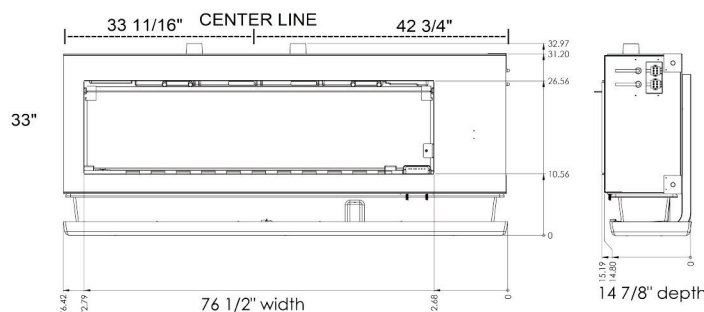

UPGRADED MEDIA

1/4" Crushed Black Glass

SPECIFICATIONS

VOLTS	AC 120V / 60Hz
WATTS	1,520
BTU's	5,000 (optional)
VIEWING AREA	60" L x 16" H
FRAMING AREA	77" L x 33 1/2" H x 15" D
OVERALL DIMENSIONS	76 1/2" L x 33" W x 14 7/8" H