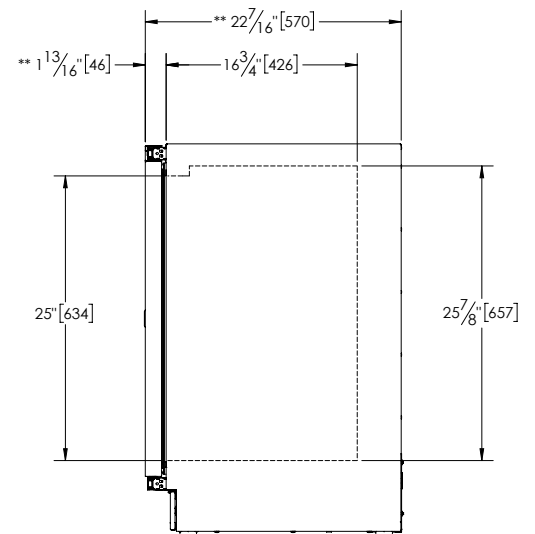

800.558.5592

perlick.com