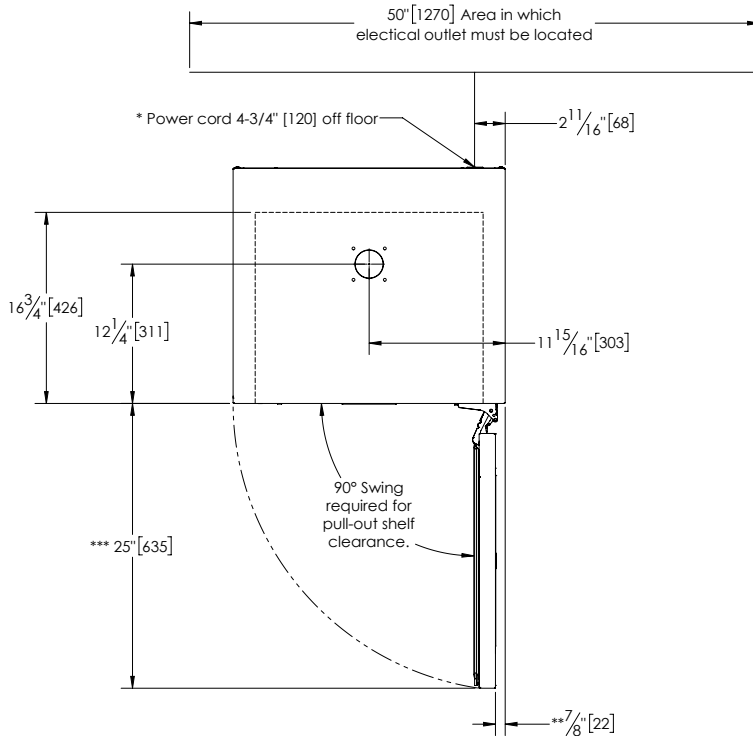

* - Leg levelers can add 3/4" [19] to these dimensions when fully extended.

** - Overlay will add additionally 3/4" [19] to overall depth. In addition, overall depth will change depending on handle selected.