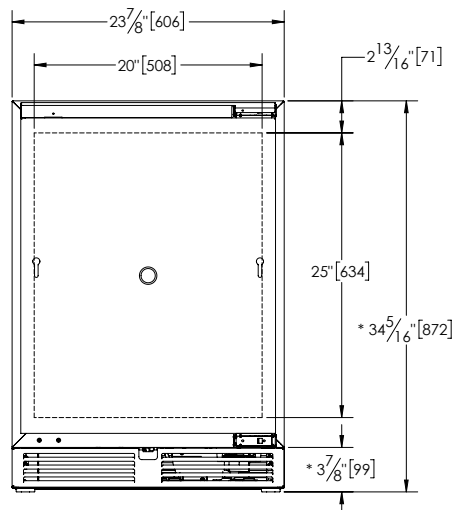

800.558.5592

perlick.com