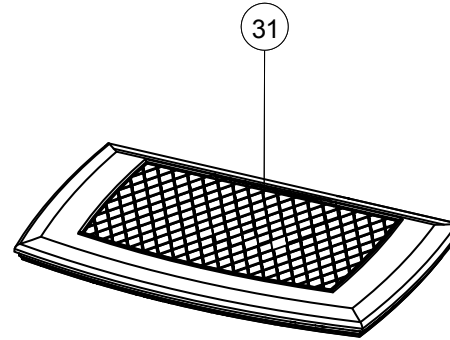

GVFS60 ACCESSORIES

GDS819KT

GS-64KT

ITEMS MAY NOT APPEAR EXACTLY AS ILLUSTRATED

REF. NO.	PART NUMBER	DESCRIPTION	STOCKED
28	W475-0433	(LS) BRICK PANEL (GDS819KT)	
29	W475-0431	REAR BRICK PANEL (GDS819KT)	
30	W475-0432	(RS) BRICK PANEL (GDS819KT)	
31	GS831K	TRIVET (BLACK)	
31	GS831C	TRIVET (CHROME)	

REF. NO.	PART NUMBER	DESCRIPTION	STOCKED
32	W135-0148	ANDIRON (ANI-K)	
33	GZ552	BLOWER (GS-64KT)	YES
34	KB-35	VARIABLE SPEED SWITCH (GS-64KT)	YES
35	W690-0002	THERMODISC (GS-64KT)	YES
36	W660-0081	WALL MOUNTED THERMOSTAT	