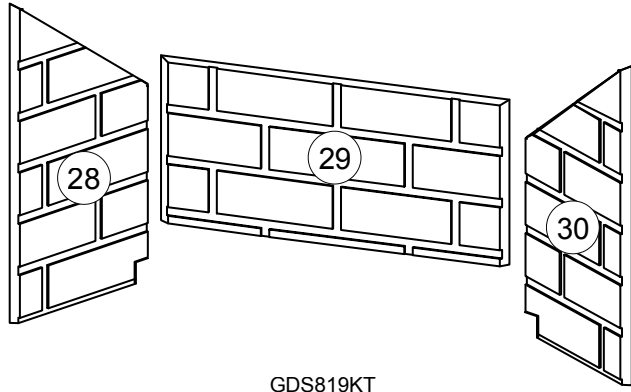

GVFS60 ACCESSORIES

GDS819KT

GS-64KT

ITEMS MAY NOT APPEAR EXACTLY AS ILLUSTRATED

REF. NO.	PART NUMBER	DESCRIPTION	STOCKED
28	W475-0433	(LS) BRICK PANEL (GDS819KT)	
29	W475-0431	REAR BRICK PANEL (GDS819KT)	
30	W475-0432	(RS) BRICK PANEL (GDS819KT)	
31	GS831K	TRIVET (BLACK)	
31	GS831C	TRIVET (CHROME)	

REF. NO.	PART NUMBER	DESCRIPTION	STOCKED
32	W135-0148	ANDIRON (ANI-K)	
33	GZ552	BLOWER (GS-64KT)	YES
34	KB-35	VARIABLE SPEED SWITCH (GS-64KT)	YES
35	W690-0002	THERMODISC (GS-64KT)	YES
36	W660-0081	WALL MOUNTED THERMOSTAT	