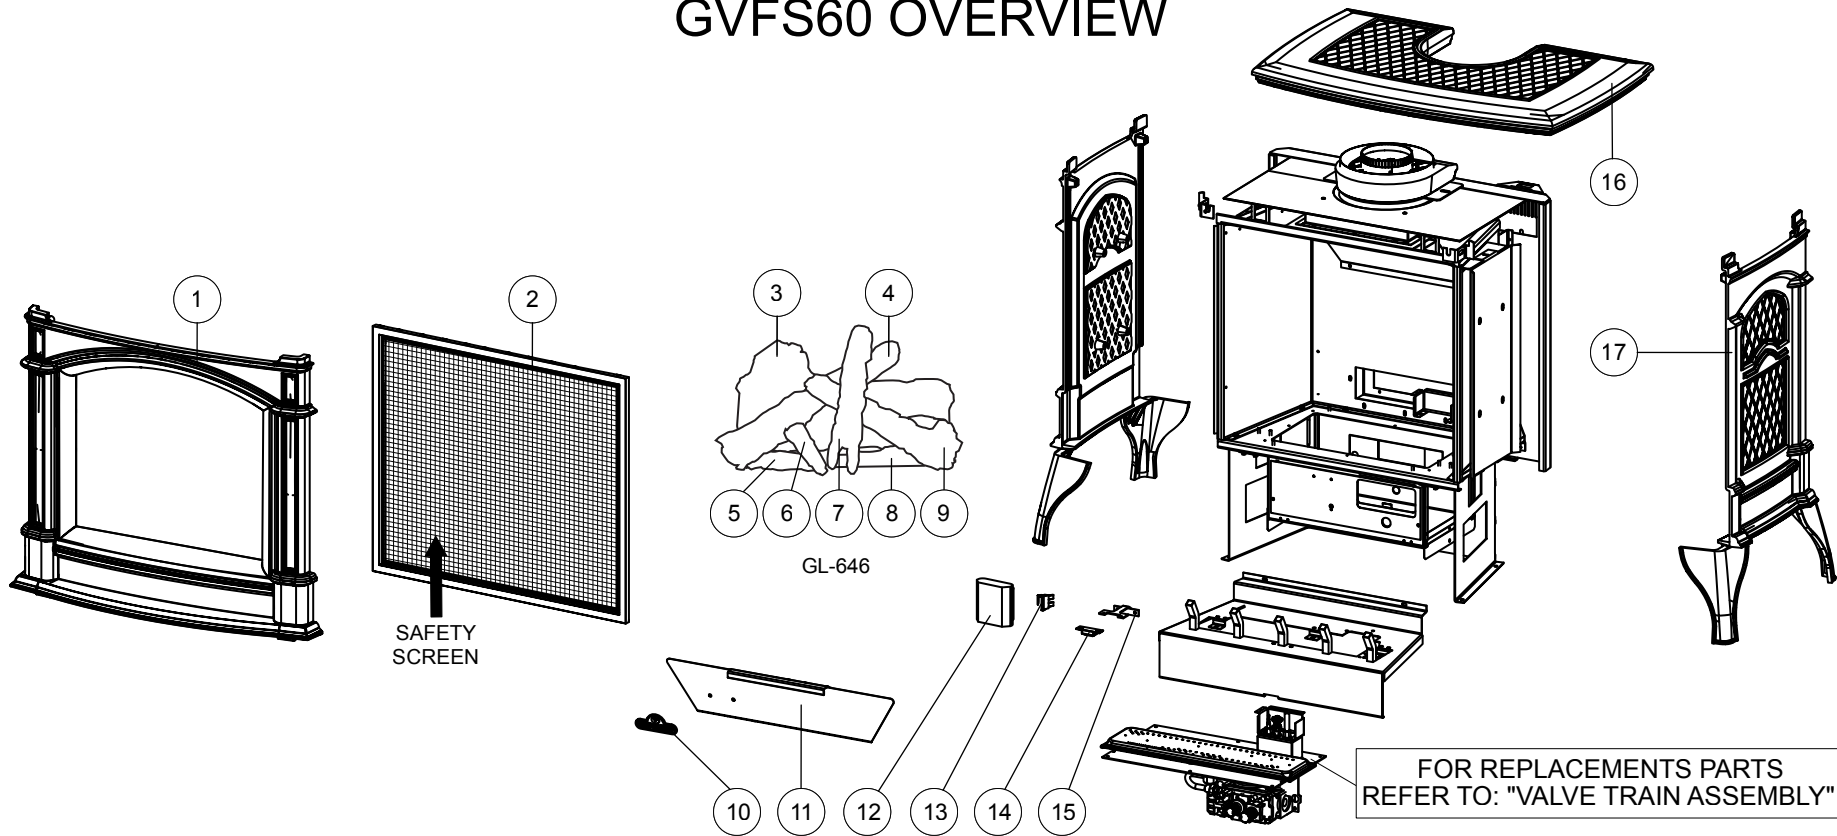

# GVFS60 OVERVIEW

ITEMS MAY NOT APPEAR EXACTLY AS ILLUSTRATED

REF. NO.	PART NUMBER	DESCRIPTION	STOCKED
1	W135-0376	FRONT CASTING (BLACK)	
1	W135-0376N	FRONT CASTING (BROWN)	
2	W565-0110	SAFETY SCREEN	YES
3	W135-0209	REAR LOG (GL-646)	
4	W135-0210	LEFT CROSSOVER LOG (GL-646)	
5	W135-0082	LEFT CHARCOAL LOG (GL-646)	
6	W135-0211	SMALL LEFT LOG (GL-646)	
7	W135-0212	MIDDLE CROSSOVER LOG (GL-646)	
8	W135-0182	RIGHT CHARCOAL LOG (GL-646)	
9	W135-0213	RIGHT CROSSOVER LOG (GL-646)	

REF. NO.	PART NUMBER	DESCRIPTION	STOCKED
10	W385-0351	NAPOLEON LOGO	YES
11	W010-2114	CONTROL PANEL ACCESS ASSEMBLY	
12	W350-0342	BATTERY HOUSING	
13	W660-0009	ON / OFF SWITCH	YES
14	W430-0013	DOOR MAGNET	YES
15	W080-1009	MAGNET BRACKET	
16	W135-0375	TOP CASTING (BLACK)	
16	W135-0375N	TOP CASTING (BROWN)	
17	W135-0377	SIDE CASTING (BLACK) (X2)	
17	W135-0377N	SIDE CASTING (BROWN) (X2)	