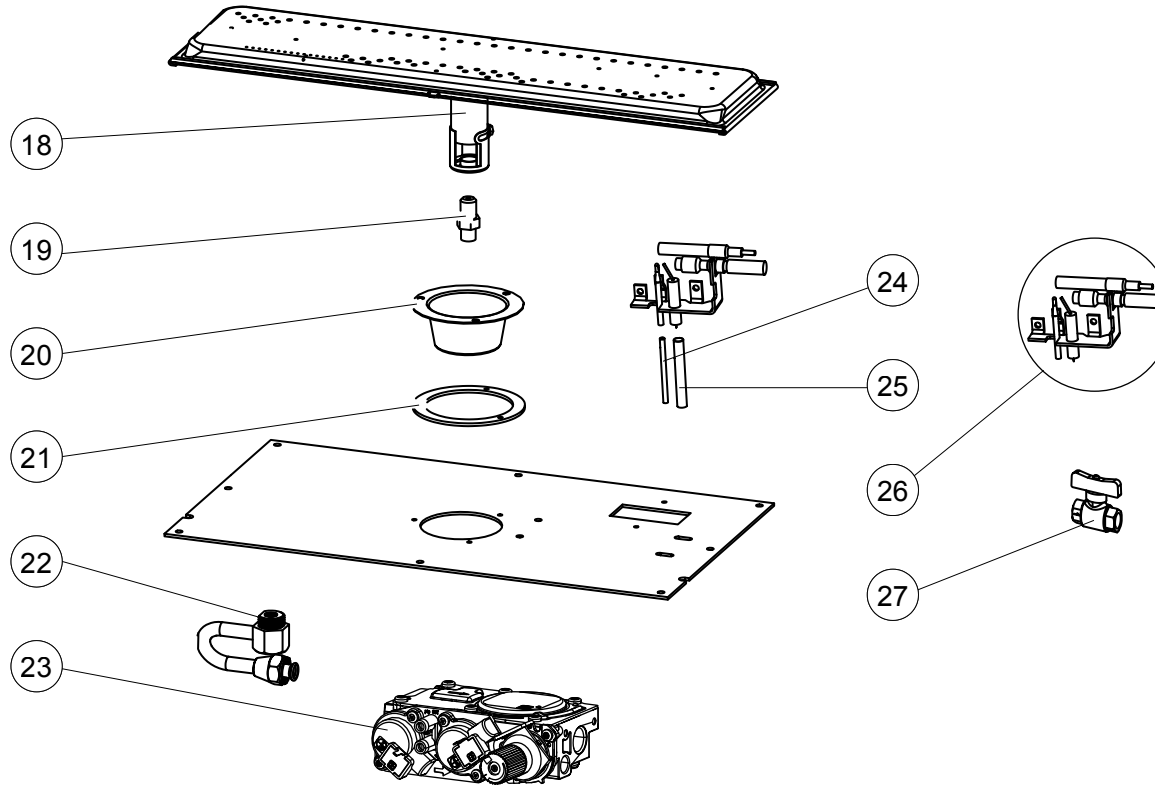

GVFS60 VALVE TRAIN ASSEMBLY

ITEMS MAY NOT APPEAR EXACTLY AS ILLUSTRATED

REF. NO.	PART NUMBER	DESCRIPTION	STOCKED
18	W010-0757	BURNER ASSEMBLY	
19	W456-0038	BURNER ORIFICE #38 (NG)	YES
19	W456-0053	BURNER ORIFICE #53 (LP)	YES
20	W350-0417	VENTURI HOUSING	
21	W290-0127	VENTURI HOUSING GASKET	YES
22	W432-0062	MANIFOLD	
23	W725-0030	VALVE (NG)	YES

REF. NO.	PART NUMBER	DESCRIPTION	STOCKED
23	W725-0031	VALVE (LP)	YES
24	W680-0004	THERMOPILE	YES
25	W240-0006	ELECTRODE (c/w WIRE)	YES
26	W662-0001	OXYGEN DEPLETION SYSTEM (NG)	YES
26	W662-0005	OXYGEN DEPLETION SYSTEM (LP)	YES
27	W725-0046	SHUT-OFF VALVE	YES