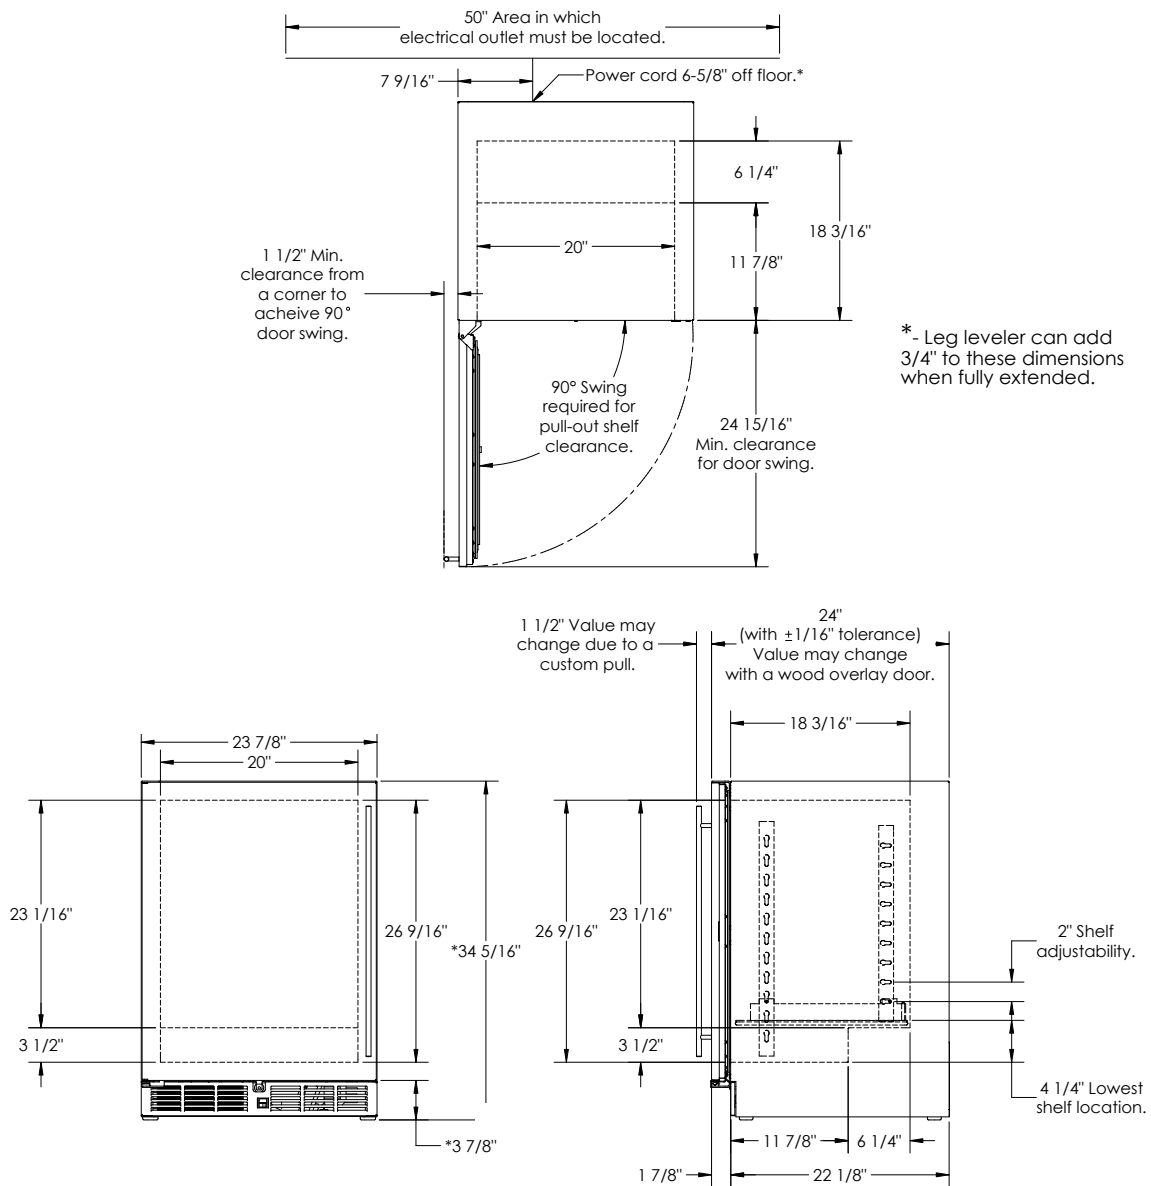

PRODUCT SPECIFICATIONS

Overall Width	23-7/8" (60.64 cm.)
Overall Height	34-1/4" (86.96 cm.)
Overall Depth	24" (60.96 cm.)
Opening Width	24" (60.96 cm.)
Opening Height	34-3/8" (87.31 cm.)
Opening Depth	24" (60.96 cm.)
Refrigerated Volume	5.2 cu. ft.
Door Swing Clearance	25" (63.5 cm.) minimum
Electrical	115V, 60Hz, 1 Phase, 2.3 amps
Plumbing	None Required
Shipping Weight	195 lbs (88.45 kg.)
Annual Energy Consumption	274 kWh (solid door) 305 kWh (glass door)

INDOOR MODELS

HC24BB-3-1L*	Solid stainless steel door, hinge left
HC24BB-3-2L*	Solid wood overlay door, hinge left
HC24BB-3-3L*	Stainless steel glass door, hinge left
HC24BB-3-4L*	Wood overlay glass door, hinge left

* Also available hinge right

Form No.HC24B-3
Rev. 09.19.2014