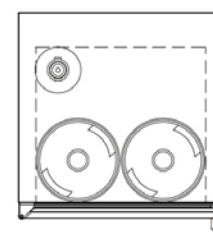

HC24TB/TO FEATURES

- Available with solid stainless steel door or solid wood overlay door
- Stores (1) 1/4 barrel or (2) 1/6 barrels
- Complete, self-contained beer system
- Portable drainer; no plumbing required
- 1- or 2- faucet tapping kit
- Low profile coupler for "D" system keg values and 630SS standard beer faucet included
- Beer Dispenser temperature 33°- 42°F

(1) 1/4 barrel

(2) 1/6 barrel

Form No.HC24T-3
Rev. 09.19.2014

PRODUCT SPECIFICATIONS

Overall Width	23-7/8" (60.64 cm.)
Overall Height	34-1/4" (86.96 cm.)
Overall Depth	24" (60.96 cm.)
Opening Width	24" (60.96 cm.)
Opening Height	34-3/8" (87.31 cm.)
Opening Depth	24" (60.96 cm.)
Refrigerated Volume	5.2 cu. ft.
Door Swing Clearance	25" (63.5 cm.) minimum
Electrical	115V, 60Hz., 1 Phase, 2.3 amps
Plumbing	None Required
Shipping Weight	222 lbs (100.7 kg.)
Annual Energy Consumption	305 kWh