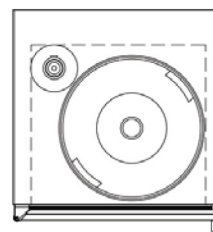

24" C-SERIES BEER DISPENSER

HC24TB-3 | 24" INDOOR MODEL

HC24TO-3 | 24" OUTDOOR MODEL

Perlick[®]
QUALITY & INNOVATION
THAT **INSPIRES**

Indoor Model

Outdoor Model

Available with 1 or 2 faucets (2 faucet shown)

(1) 1/4 barrel

(2) 1/6 barrel

Form No.HC24T-3
Rev. 09.19.2014

PRODUCT SPECIFICATIONS

Overall Width	23-7/8" (60.64 cm.)
Overall Height	34-1/4" (86.96 cm.)
Overall Depth	24" (60.96 cm.)
Opening Width	24" (60.96 cm.)
Opening Height	34-3/8" (87.31 cm.)
Opening Depth	24" (60.96 cm.)
Refrigerated Volume	5.2 cu. ft.
Door Swing Clearance	25" (63.5 cm.) minimum
Electrical	115V, 60Hz., 1 Phase, 2.3 amps
Plumbing	None Required
Shipping Weight	222 lbs (100.7 kg.)
Annual Energy Consumption	305 kWh