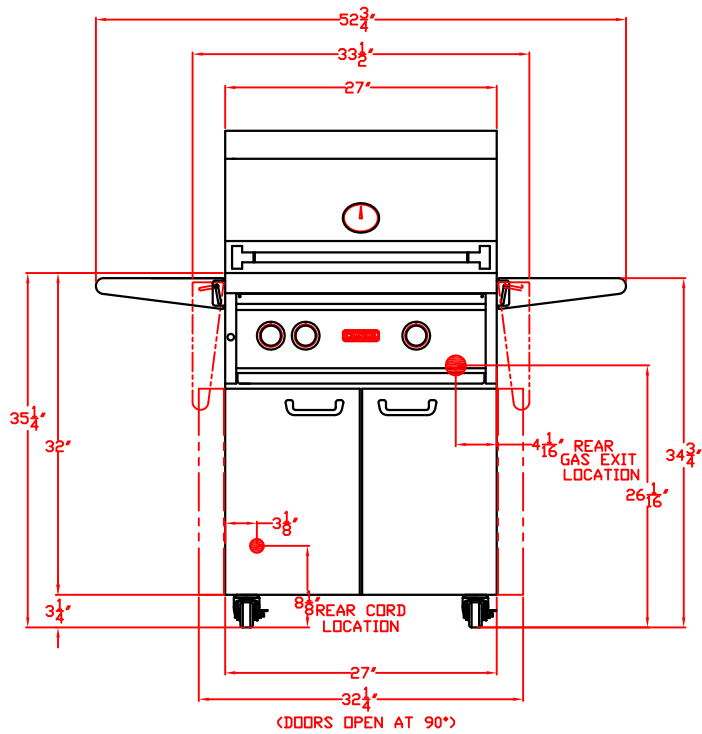

LYNX FREESTANDING 27" W/ DIMENSIONS

TOP VIEW

FRONT VIEW

RIGHT SIDE VIEW