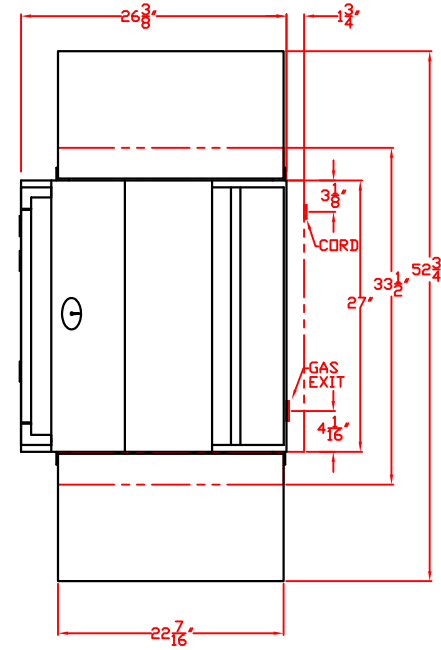

LYNX FREESTANDING 27" W/ DIMENSIONS

TOP VIEW

FRONT VIEW

RIGHT SIDE VIEW