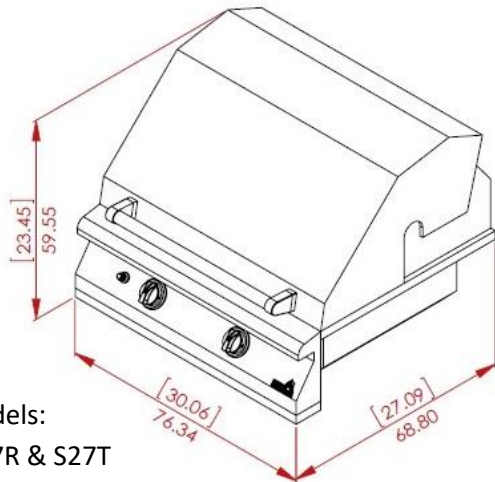

For Models:
S36, S36R & S36T

For Models:
S48R & S48T

For Models:
S27, S27R & S27T

Size: [inch]
cm

GRILL DIMENSIONS ONLY. NOT CUT OUT DIMENSIONS

LEGACY SERIES GRILL MEASUREMENTS

AEI CORPORATION

2641 Du Bridge Ave.