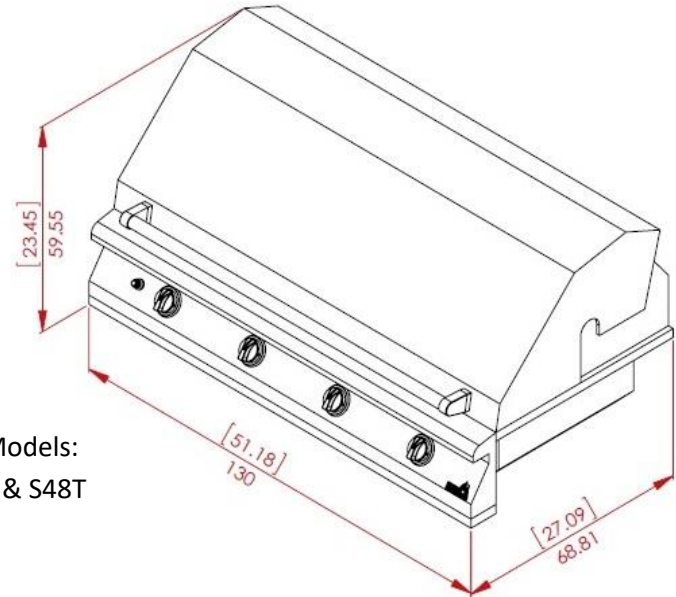

For Models:
S36, S36R & S36T

For Models:
S48R & S48T

For Models:
S27, S27R & S27T

Size: [inch]
cm

GRILL DIMENSIONS ONLY. NOT CUT OUT DIMENSIONS

LEGACY SERIES GRILL MEASUREMENTS

AEI CORPORATION

2641 Du Bridge Ave.