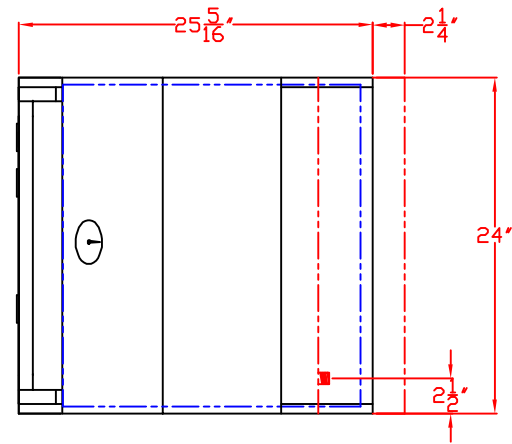

SEDONA BY LYNX
L400 GRILL
W/ DIMENSIONS

ISLAND CUTOUT IN BLUE

TOP VIEW

FRONT VIEW

RIGHT SIDE VIEW

SEDONA BY LYNX
L400 GRILL
ISLAND CUTOUT

TOP VIEW

FRONT VIEW

RIGHT SIDE VIEW