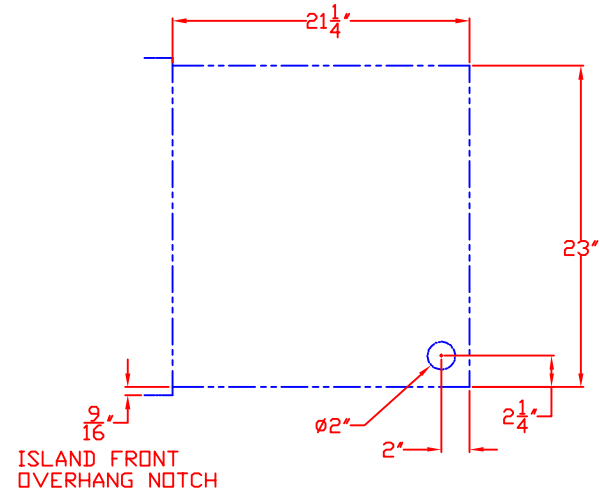

SEDONA BY LYNX
L400 GRILL
W/ DIMENSIONS

ISLAND CUTOUT IN BLUE

TOP VIEW

FRONT VIEW

RIGHT SIDE VIEW

SEDONA BY LYNX
L400 GRILL
ISLAND CUTOUT

TOP VIEW

FRONT VIEW

RIGHT SIDE VIEW