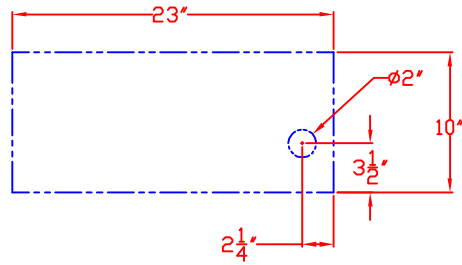

SEDONA BY LYNX
L400 GRILL
W/ DIMENSIONS

ISLAND CUTOUT IN BLUE

TOP VIEW

FRONT VIEW

RIGHT SIDE VIEW

SEDONA BY LYNX
L400 GRILL
ISLAND CUTOUT

TOP VIEW

FRONT VIEW

RIGHT SIDE VIEW