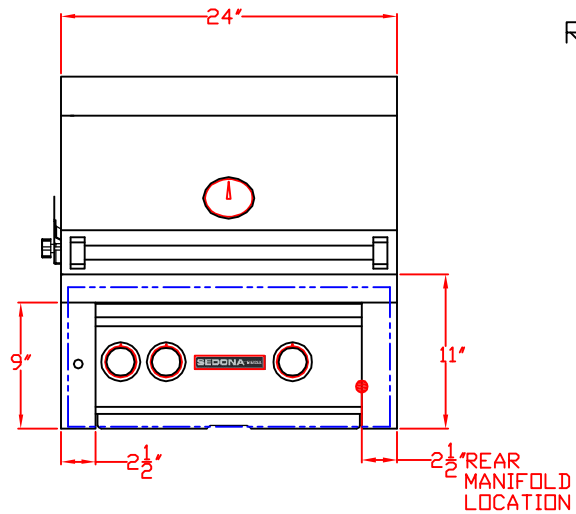

SEDONA BY LYNX
L400 GRILL
W/ DIMENSIONS

ISLAND CUTOUT IN BLUE

TOP VIEW

FRONT VIEW

RIGHT SIDE VIEW

SEDONA BY LYNX
L400 GRILL
ISLAND CUTOUT

TOP VIEW

FRONT VIEW

RIGHT SIDE VIEW