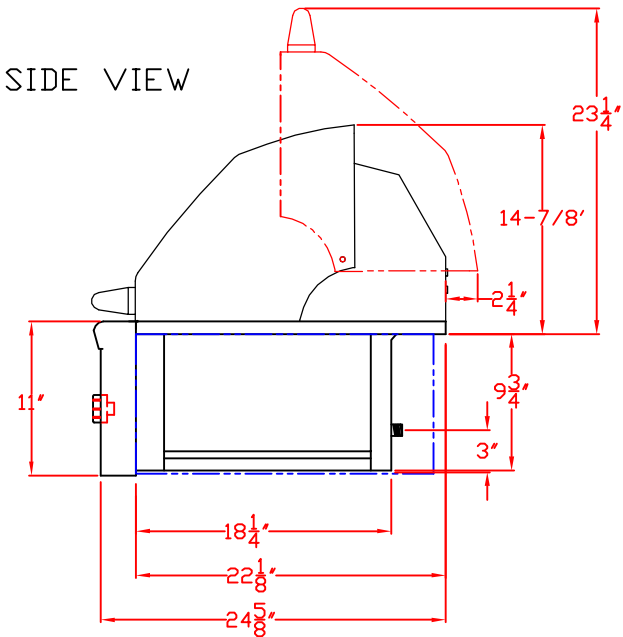

SEDONA BY LYNX
L400 GRILL
W/ DIMENSIONS

ISLAND CUTOUT IN BLUE

TOP VIEW

FRONT VIEW

RIGHT SIDE VIEW

SEDONA BY LYNX
L400 GRILL
ISLAND CUTOUT

TOP VIEW

FRONT VIEW

RIGHT SIDE VIEW