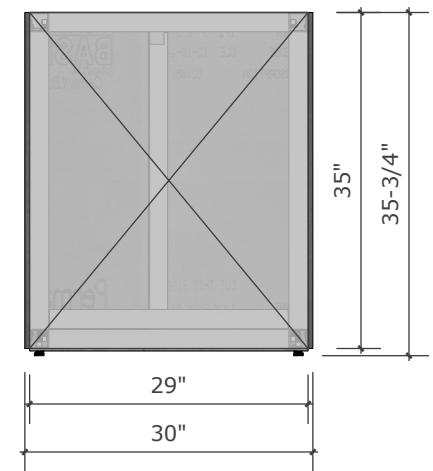

PAGE

2

GRILLNETICS

OUTDOOR CABINETRY + GRILLS + DESIGN

1-855-906-3858

SALES@GRILLNETICS.COM

Ev1 KITCHEN
Scale: NTS

Ev2 KITCHEN
Scale: NTS