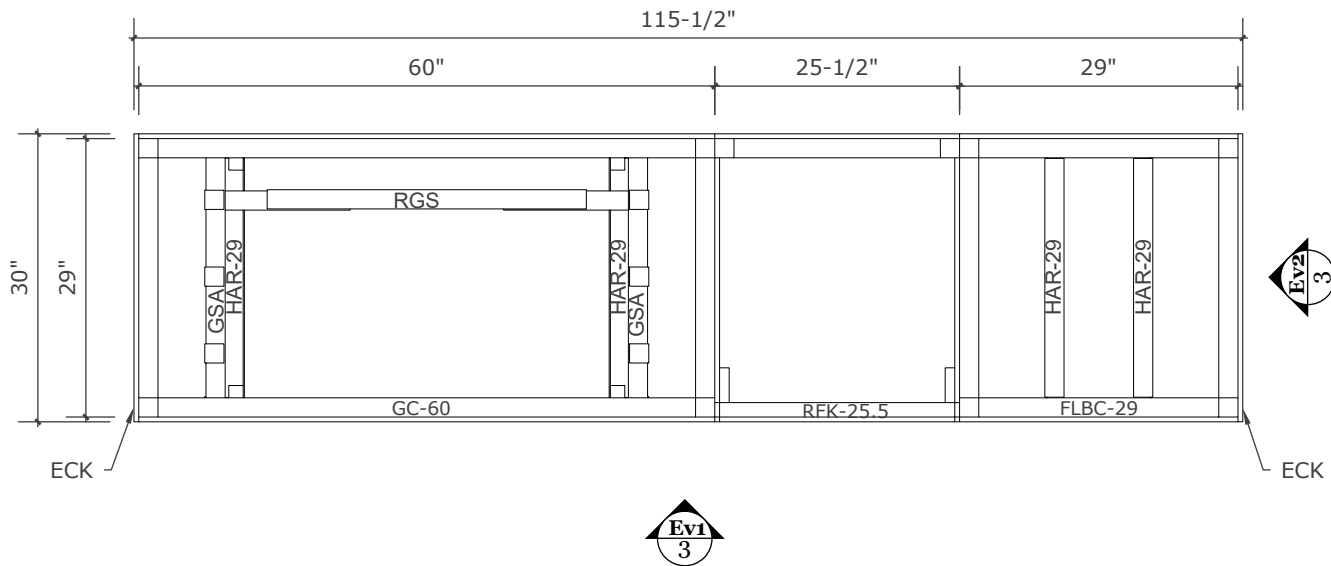

BBQG: LEGACY-MYKONOS

DESIGN VIEW: PLAN

DESIGNED BY: NATALIA MAJORS

JOB ID: XXX

DATE: 02/22/2022

SCALE: NTS

EST: X

REV: 0 REV BY: NM

PAGE 2 OF 3

PAGE

2

GRILLNETICS

OUTDOOR CABINETRY + GRILLS + DESIGN

1-855-906-3858

SALES@GRILLNETICS.COM