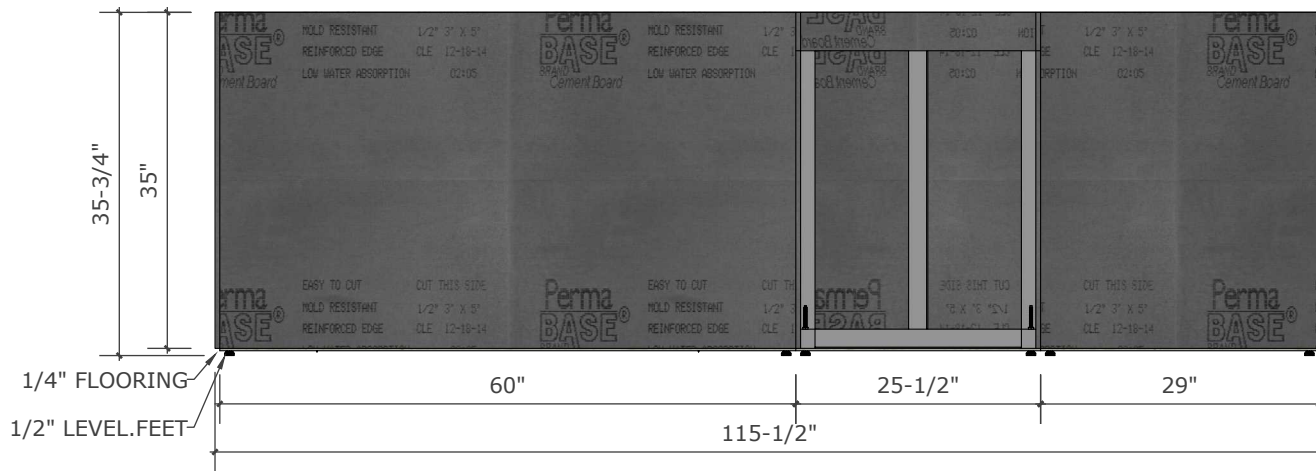

PAGE

2

GRILLNETICS

OUTDOOR CABINETRY + GRILLS + DESIGN

1-855-906-3858

SALES@GRILLNETICS.COM

Ev1 KITCHEN
Scale: NTS

Ev2 KITCHEN
Scale: NTS