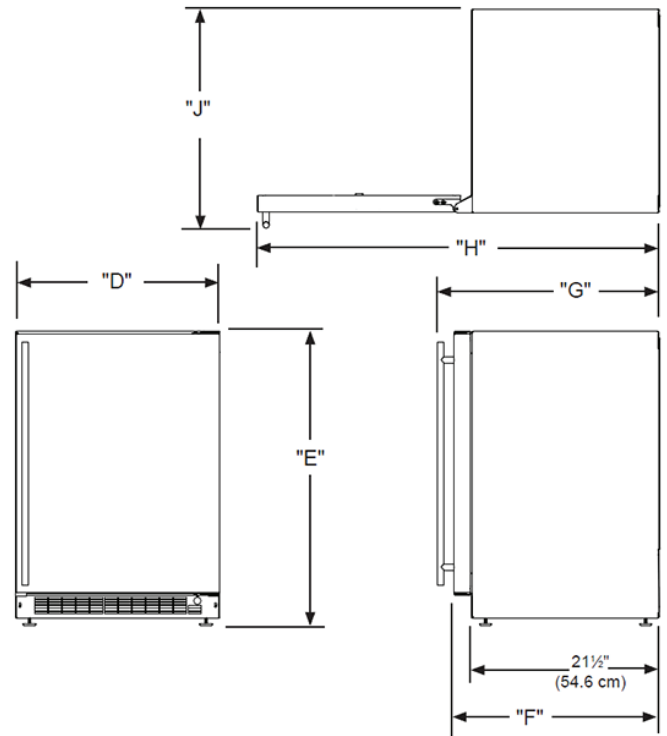

#### MODEL NUMBER

Stainless Steel Frame Glass

MARE124-SG31A

Solid Stainless Steel

MARE124-SS31A

H: 31 1/8" W: 23 7/8" D: 25 21/32" (with handle)

### Rough In Dimensions

"A"	"B"	"C"
24"	31-1/4" to 32-1/4"	24"
(61 CM)	(79.4 CM to 81.9 CM)	(61 CM)

### Cabinet Dimensions

"D"	"E"	"F"	"G"	"H"	"J"
23-7/8"	31" TO 32"	23-5/8"	25-21/32"	47-3/4"	26-1/2"
(60.7 CM)	(78.74 CM TO 81.28 CM)	(60 CM)	(65.2 CM)	(146.6 CM)	(67.3 CM)

<b>Capacity</b>	4.9 CU. FT.
<b>Control Type</b>	Electronic
<b>Sabbath Mode</b>	Yes
<b>Temperature Range</b>	34° F to 60° F
<b>Handle Style</b>	Slim
<b>Hinge Type</b>	Reversible
<b>Interior Lighting</b>	White LED
<b>Shelving System</b>	Cantilevered
<b>Toe Grille Finish</b>	Black