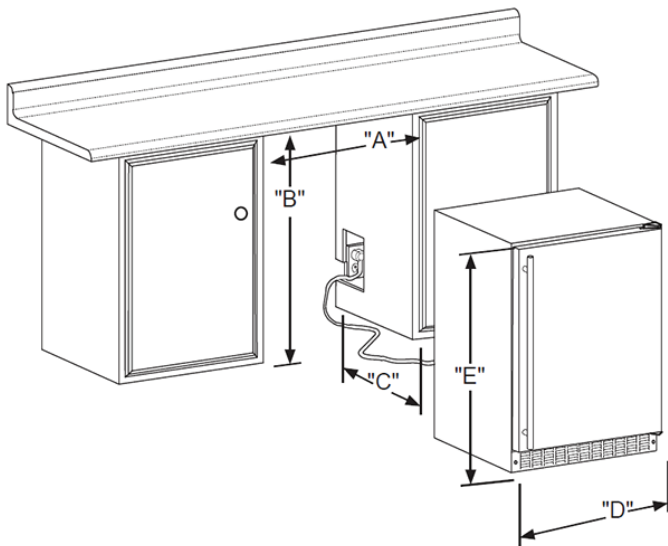

#### MODEL NUMBER

Stainless Steel Frame Glass

MARE124-SG31A

Solid Stainless Steel

MARE124-SS31A

H: 31 1/8" W: 23 7/8" D: 25 21/32" (with handle)

### Rough In Dimensions

"A"	"B"	"C"
24"	31-1/4" to 32-1/4"	24"
(61 CM)	(79.4 CM to 81.9 CM)	(61 CM)

### Cabinet Dimensions

"D"	"E"	"F"	"G"	"H"	"J"
23-7/8"	31" TO 32"	23-5/8"	25-21/32"	47-3/4"	26-1/2"
(60.7 CM)	(78.74 CM TO 81.28 CM)	(60 CM)	(65.2 CM)	(146.6 CM)	(67.3 CM)

<b>Capacity</b>	4.9 CU. FT.
<b>Control Type</b>	Electronic
<b>Sabbath Mode</b>	Yes
<b>Temperature Range</b>	34° F to 60° F
<b>Handle Style</b>	Slim
<b>Hinge Type</b>	Reversible
<b>Interior Lighting</b>	White LED
<b>Shelving System</b>	Cantilevered
<b>Toe Grille Finish</b>	Black