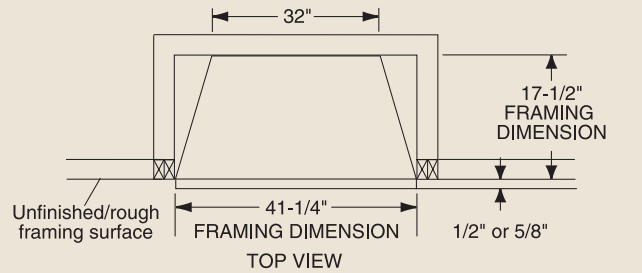

A Brand of Monessen Hearth Systems Co.
149 Cleveland Drive, Paris, Kentucky 40361

www.monessenhearth.com

To avoid personal injury or property damage, the product described by this brochure must be installed, operated and maintained in strict compliance with the instructions packaged with the product and all applicable building or fire codes. Contact local building or fire officials about restrictions and installation inspection requirements. All photographs and drawings on this brochure are for illustrative purposes only and are not intended for, nor should they be used as a substitute for the instructions packaged with the unit. Appearance and specifications of the product are subject to change without notice. © 2009 Monessen Hearth Systems Co.