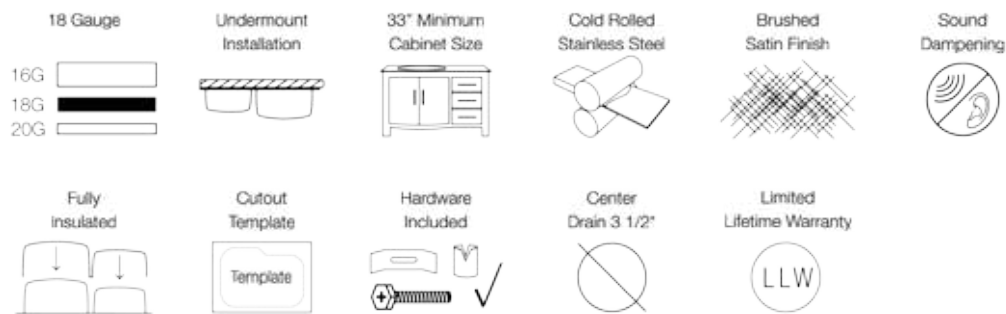

### Dimensions

### Tech Specs

- Heavy 18 Gauge Steel
- Brushed Satin Finish
- Thick Sound Dampener Rubber Pad
- Fully Insulated
- Cardboard Cutout Template Included
- Hardware Included
- Center Drain 3 1/2" (89mm) Drain Opening
- Lifetime Warranty