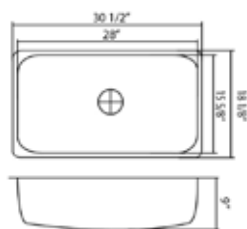

### Dimensions

### Tech Specs

- Heavy 18 Gauge Steel
- Brushed Satin Finish
- Thick Sound Dampener Rubber Pad
- Fully Insulated
- Cardboard Cutout Template Included
- Hardware Included
- Center Drain 3 1/2" (89mm) Drain Opening
- Lifetime Warranty