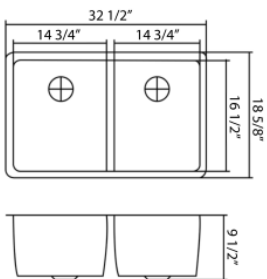

Double Equal SolGranite Sink

P208 Beige

32 1/2" x 18 5/8" x 9 1/2"

Our SolGranite sinks come in five colors to match any countertop: black, mocha, white and beige. They are made with 80% Quartzite and 20% Acrylic, and they contain silver ions in the sink which kills 99% of bacteria on contact. They are extremely scratch resistant, can withstand temperatures up to 550 Degrees, and are unaffected by household acids and cleaners. They are also completely stain resistant. All undermount sinks come with a cardboard cutout template and mounting hardware.

Features

Dimensions

Accessories

80% Quartzite
20% Acrylic

All Natural
Materials

Undermount
Installation

Scratch
Resistant

33" Minimum
Cabinet Size