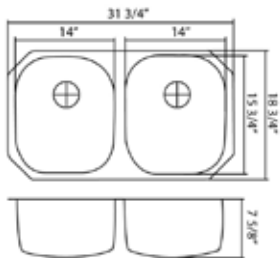

Dimensions

Accessories

Features

Tech Specs

- Heavy 18 Gauge Steel
- Brushed Satin Finish
- Thick Sound Dampener Rubber Pad
- Fully Insulated
- Cardboard Cutout Template Included
- Hardware Included
- Offset Drain 3 1/2" (89mm) Drain Opening
- Lifetime Warranty