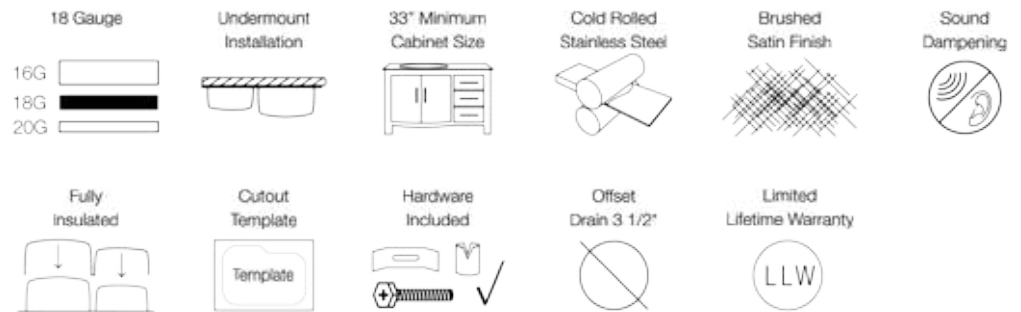

Undermount Double Equal Bowl Stainless Steel

P2201US

31 3/4" x 18 3/4" x 7 5/8"

We are proud to introduce a new line of stainless steel kitchen sinks made in the USA. This new collection of kitchen sinks is made from 300-series stainless steel. Stainless steel sinks have remained the most popular choice in kitchens for decades. The brushed finish of our sinks is preferred over our competitors for its ability to hide small scratches that can occur over time. We warranty all sinks to last the lifetime of your home.

Dimensions

Accessories

Features

Tech Specs

- Heavy 18 Gauge Steel
- Brushed Satin Finish
- Thick Sound Dampener Rubber Pad
- Fully Insulated
- Cardboard Cutout Template Included
- Hardware Included
- Offset Drain 3 1/2" (89mm) Drain Opening
- Lifetime Warranty