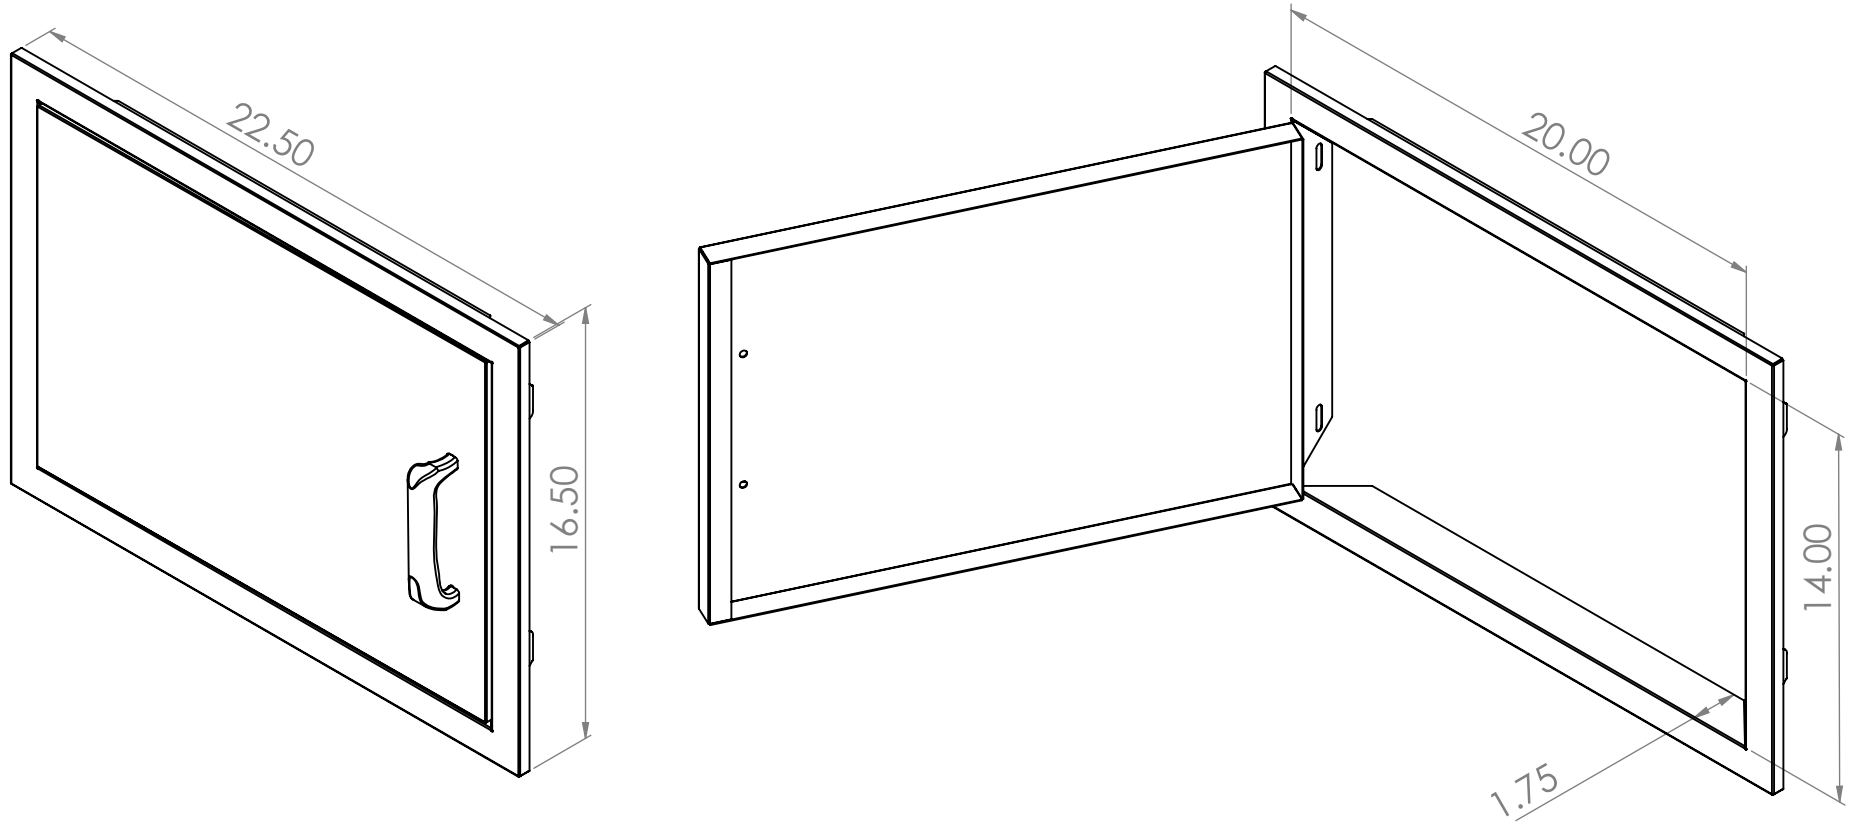

OVERALL DIMENSIONS
22.5"W x 16.5"H

ACTUAL DIMENSIONS
20"W x 14"H

CUT-OUT DIMENSIONS
20.25"W x 14.25"H

PRODUCT SPECIFICATIONS

REVERSIBLE DESIGN