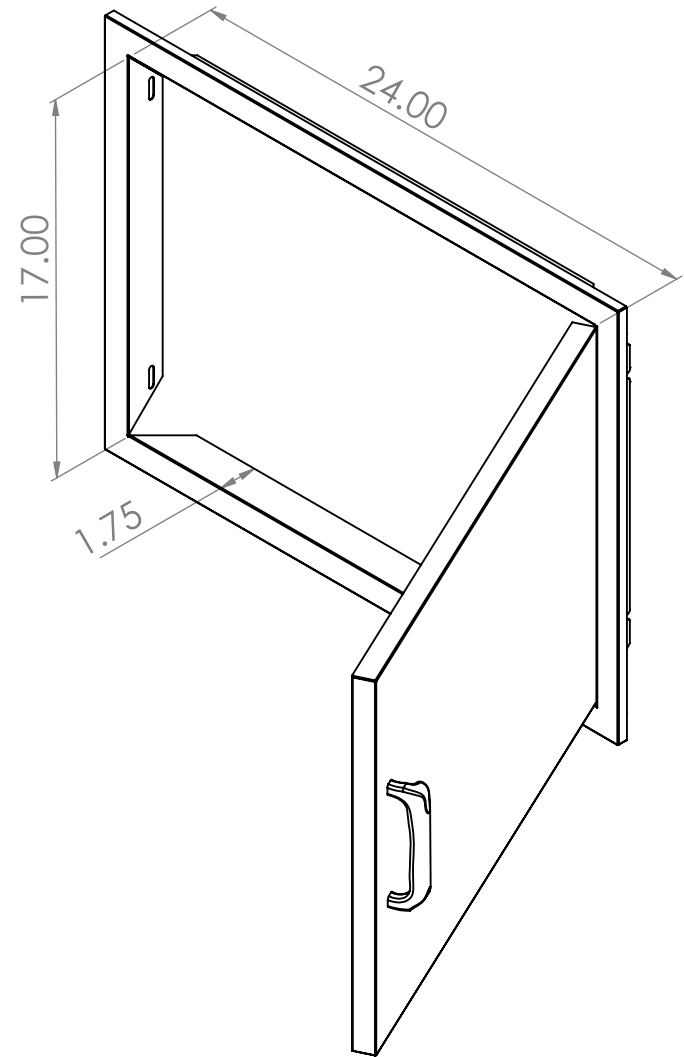

OVERALL DIMENSIONS

26.50"W x 19.50"H

ACTUAL DIMENSIONS

24"W x 17"H

CUT-OUT DIMENSIONS

24.25"W x 17.25"H

PRODUCT SPECIFICATIONS

DOOR IS REVERSIBLE