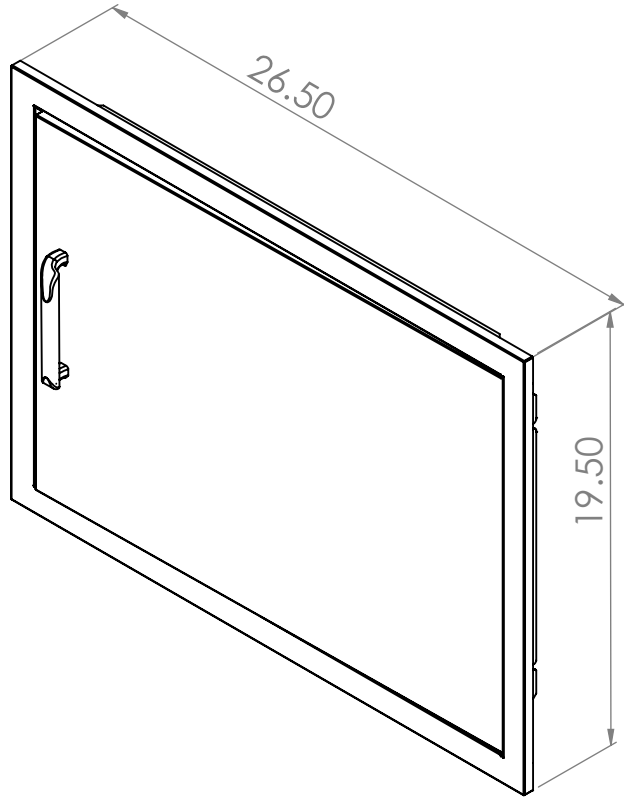

OVERALL DIMENSIONS

26.50"W x 19.50"H

ACTUAL DIMENSIONS

24"W x 17"H

CUT-OUT DIMENSIONS

24.25"W x 17.25"H

PRODUCT SPECIFICATIONS

DOOR IS REVERSIBLE