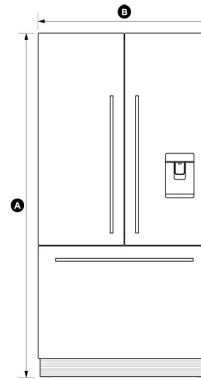

RS36A72U1

Integrated French Door Refrigerator 16.8cu ft, Ice & Water

Integrated

Fisher & Paykel fridge freezers are designed to seamlessly integrate into your kitchen. This model is 72 inches tall and fits flush. It will need to be purchased with a stainless steel panel.

Stainless Steel

Dimensions

Depth	23 3/4"
Height	Ⓐ 71 13/16"
Width	Ⓑ 35 21/32"

Features & Benefits

Clever energy

Your fridge adapts to daily use by cooling and defrosting only when needed. This means your fridge uses the energy it needs without compromising on food care.