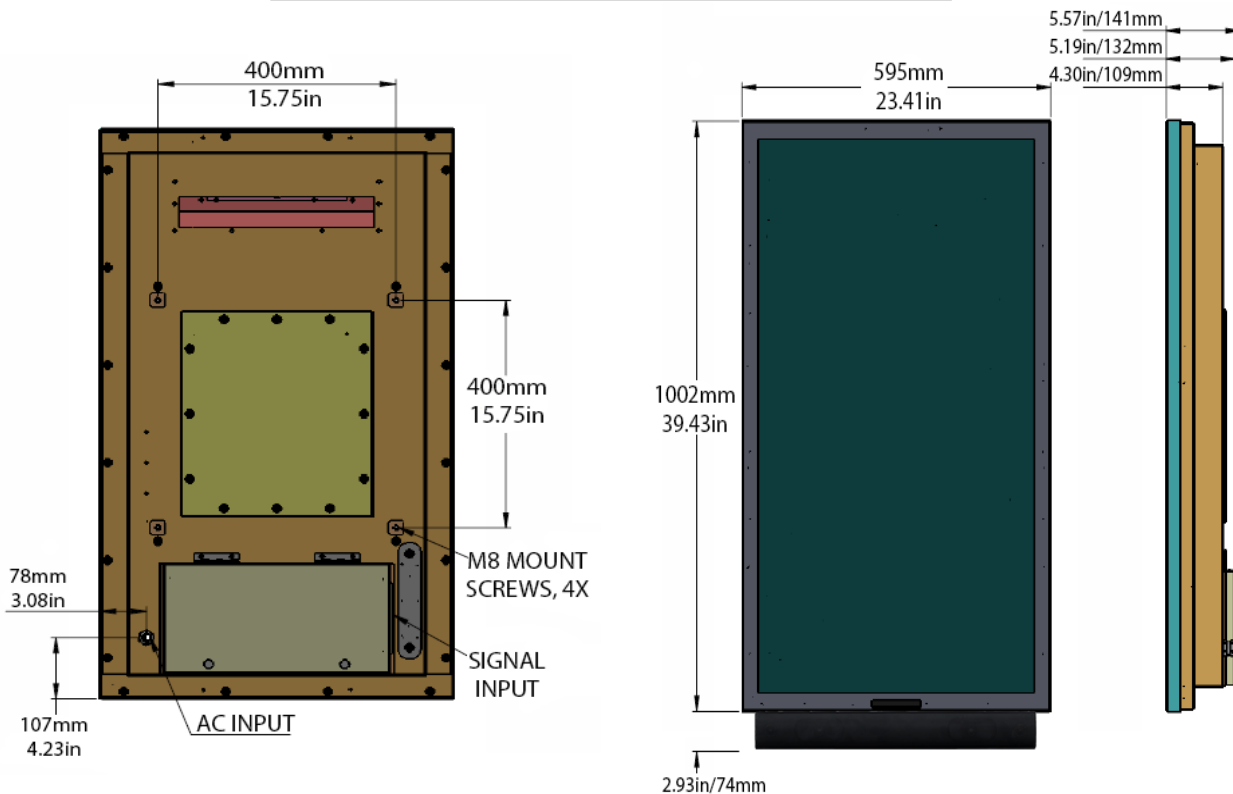

Specifications

LCD Screen	42-inch diagonal Color Active Matrix TFT LED LCD
Resolution	1920 x 1080 full-HD 1080p
Aspect Ratio	16:9
Backlight Brightness - Surface Luminance, white	700 nits (cd/m ²)
Contrast Ratio	1300:1
Viewing Angle	178° x 178°
Response Time	12 milliseconds
TV formats	1080p, 1080i, 720p, 720i, 480p, 480i
Input Connectors:	
Tuner	Antenna/CATV (ATSC/QAM/NTSC) x1
HDMI	HDMI™ Input x 2
Video Composite	S-Video x1 and Composite Video x1, L/R Audio Inputs x1
Video Component	YPbPr plus Stereo Audio x2
PC	15-pin D-sub VGA plus Stereo Audio
Control Set	RS232 Serial, Discrete IR Control, Concealed rear IR Window
Audio Out	Digital SPDIF x 1 (fixed) Analog 1/8" headphone jack (variable)
SB-4217 Speaker bar included (DS-4217P, DS- 4717TSL, DS-4717TSP optional)	10-watt x 2 channel water-resistant detachable speaker module
Exterior	Powder-coated aluminum
Colors	Black, Silver and White
Input Power	100-240 VAC, 50-60 Hz 2.8 A Max (2.25a @ 120VAC)
Operating Temp.	-40° to 122° F. (-40° to 50° C.) *
Non-op. Temp. (Off-mode with power applied)	-40° to 140° F. (-40° to 60° C.) The non-operating temperature feature requires power to be applied
Accessories Included	Water-resistant remote control
Dimensions Landscape	39.43in W x 23.41in H (26.3in H with speaker) x 5.57in D 1002mm W x 595mm H (670mm H with speaker) x 141mm D
Dimensions Portrait	23.41in W x 39.43in H x (42.33in H with optional speaker) x 5.57in D 595mm W x 1002mm H (1075mm H with optional speaker) x 141 mm D
Weight	55.0 lbs; 59.0 lbs with speakers 24.9kg ; 26.8kg with speakers
Residential Warranty	Two year, in-factory, parts and labor
Commercial Warranty	Two year, in-factory, parts and labor
Mount Pattern	400 mm x 400 mm

Landscape Dimensions SB-4217HD & DS-4217TSL

**Speaker bar shown in bottom mount configuration
can also be top mounted.
Speaker bar included with SB-4217HD, optional with DS-4217TSL**

Portrait Dimensions DS-4217P & DS-4217TSP