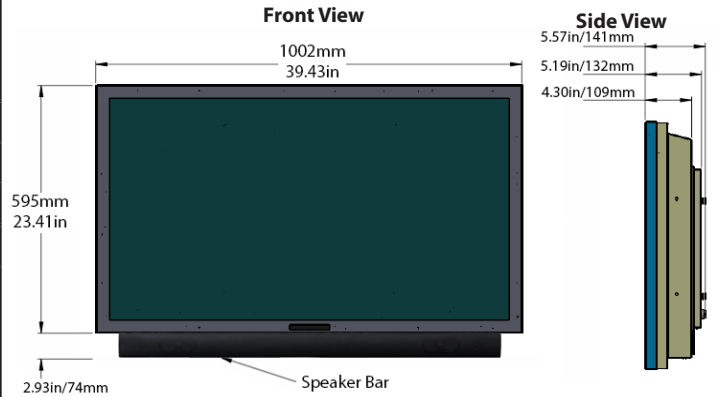

Specifications

LCD Screen	42-inch diagonal Color Active Matrix TFT LED LCD
Resolution	1920 x 1080 full-HD 1080p
Aspect Ratio	16:9
Backlight Brightness - Surface Luminance, white	700 nits (cd/m ²)
Contrast Ratio	1300:1
Viewing Angle	178° x 178°
Response Time	12 milliseconds
TV formats	1080p, 1080i, 720p, 720i, 480p, 480i
Input Connectors:	
Tuner	Antenna/CATV (ATSC/QAM/NTSC) x1
HDMI	HDMI™ Input x 2
Video Composite	S-Video x1 and Composite Video x1, L/R Audio Inputs x1
Video Component	YPbPr plus Stereo Audio x2
PC	15-pin D-sub VGA plus Stereo Audio
Control Set	RS232 Serial, Discrete IR Control, Concealed rear IR Window
Audio Out	Digital SPDIF x 1 (fixed) Analog 1/8" headphone jack (variable)
SB-4217 Speaker bar included (DS-4217P, DS- 4717TSL, DS-4717TSP optional)	10-watt x 2 channel water-resistant detachable speaker module
Exterior	Powder-coated aluminum
Colors	Black, Silver and White
Input Power	100-240 VAC, 50-60 Hz 2.8 A Max (2.25a @ 120VAC)
Operating Temp.	-40° to 122° F. (-40° to 50° C.) *
Non-op. Temp. (Off-mode with power applied)	-40° to 140° F. (-40° to 60° C.) The non-operating temperature feature requires power to be applied
Accessories Included	Water-resistant remote control
Dimensions Landscape	39.43in W x 23.41in H (26.3in H with speaker) x 5.57in D 1002mm W x 595mm H (670mm H with speaker) x 141mm D
Dimensions Portrait	23.41in W x 39.43in H x (42.33in H with optional speaker) x 5.57in D 595mm W x 1002mm H (1075mm H with optional speaker) x 141 mm D
Weight	55.0 lbs; 59.0 lbs with speakers 24.9kg ; 26.8kg with speakers
Residential Warranty	Two year, in-factory, parts and labor
Commercial Warranty	Two year, in-factory, parts and labor
Mount Pattern	400 mm x 400 mm

Landscape Dimensions SB-4217HD & DS-4217TSL

**Speaker bar shown in bottom mount configuration
can also be top mounted.
Speaker bar included with SB-4217HD, optional with DS-4217TSL**

Portrait Dimensions DS-4217P & DS-4217TSP