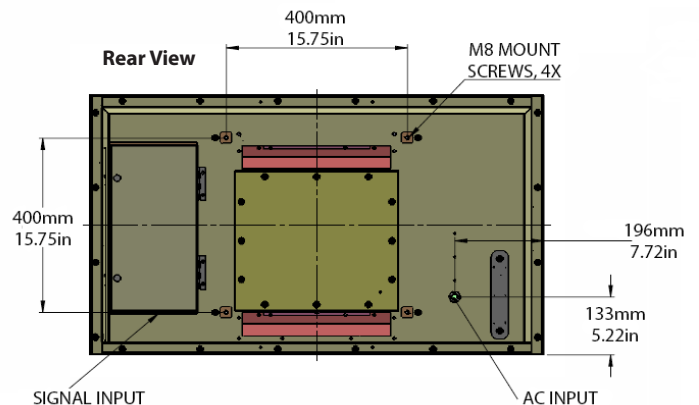

Specifications

LCD Screen	42-inch diagonal Color Active Matrix TFT LED LCD
Resolution	1920 x 1080 full-HD 1080p
Aspect Ratio	16:9
Backlight Brightness - Surface Luminance, white	700 nits (cd/m ²)
Contrast Ratio	1300:1
Viewing Angle	178° x 178°
Response Time	12 milliseconds
TV formats	1080p, 1080i, 720p, 720i, 480p, 480i
Input Connectors:	
Tuner	Antenna/CATV (ATSC/QAM/NTSC) x1
HDMI	HDMI™ Input x 2
Video Composite	S-Video x1 and Composite Video x1, L/R Audio Inputs x1
Video Component	YPbPr plus Stereo Audio x2
PC	15-pin D-sub VGA plus Stereo Audio
Control Set	RS232 Serial, Discrete IR Control, Concealed rear IR Window
Audio Out	Digital SPDIF x 1 (fixed) Analog 1/8" headphone jack (variable)
SB-4217 Speaker bar included (DS-4217P, DS- 4717TSL, DS-4717TSP optional)	10-watt x 2 channel water-resistant detachable speaker module
Exterior	Powder-coated aluminum
Colors	Black, Silver and White
Input Power	100-240 VAC, 50-60 Hz 2.8 A Max (2.25a @ 120VAC)
Operating Temp.	-40° to 122° F. (-40° to 50° C.) *
Non-op. Temp. (Off-mode with power applied)	-40° to 140° F. (-40° to 60° C.) The non-operating temperature feature requires power to be applied
Accessories Included	Water-resistant remote control
Dimensions Landscape	39.43in W x 23.41in H (26.3in H with speaker) x 5.57in D 1002mm W x 595mm H (670mm H with speaker) x 141mm D
Dimensions Portrait	23.41in W x 39.43in H x (42.33in H with optional speaker) x 5.57in D 595mm W x 1002mm H (1075mm H with optional speaker) x 141 mm D
Weight	55.0 lbs; 59.0 lbs with speakers 24.9kg ; 26.8kg with speakers
Residential Warranty	Two year, in-factory, parts and labor
Commercial Warranty	Two year, in-factory, parts and labor
Mount Pattern	400 mm x 400 mm

Landscape Dimensions SB-4217HD & DS-4217TSL

**Speaker bar shown in bottom mount configuration
can also be top mounted.
Speaker bar included with SB-4217HD, optional with DS-4217TSL**

Portrait Dimensions DS-4217P & DS-4217TSP