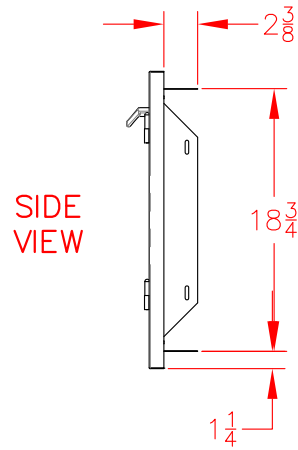

# LDR418 - SEDONA 18" DOOR

## PRODUCT DIMENSIONS

## CUTOUT DIMENSIONS