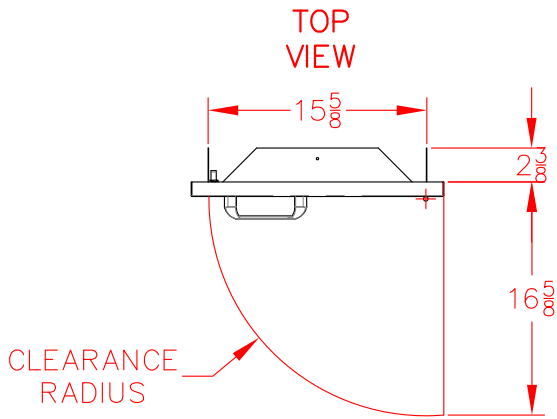

# LDR418 - SEDONA 18" DOOR

## PRODUCT DIMENSIONS

## CUTOUT DIMENSIONS