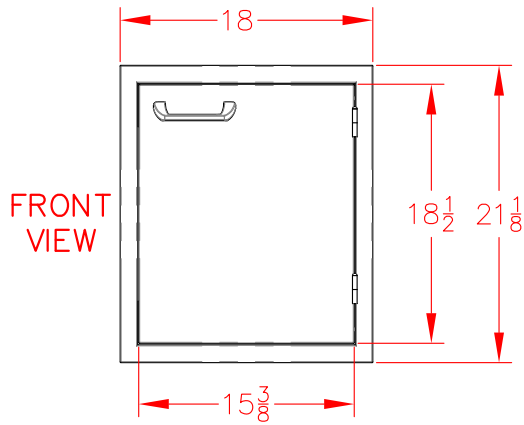

# LDR418 - SEDONA 18" DOOR

## PRODUCT DIMENSIONS

## CUTOUT DIMENSIONS