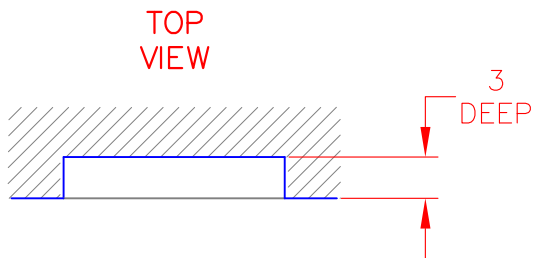

# LDR418 - SEDONA 18" DOOR

## PRODUCT DIMENSIONS

## CUTOUT DIMENSIONS