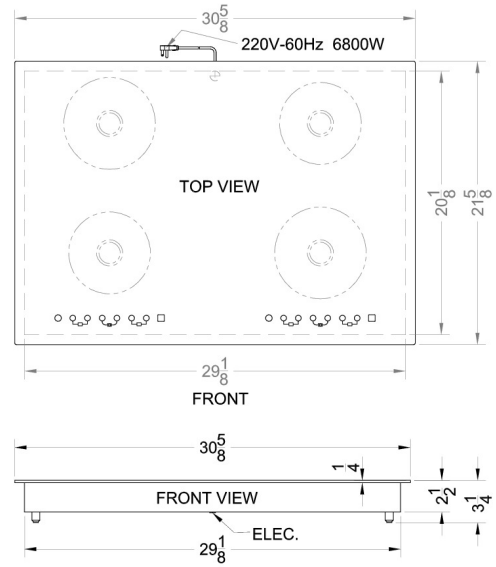

SINC430220

3.25" x 30.63" x 21.63" (H x W x D)

Built-in 220 volt induction cooktop with four zones and Black Ceran™ smooth-top finish

Highlights:

Instantly heats to cook in half the time of standard gas and electric ranges

SINC430220 Specifications:

Overview	
Height to Cabinet	3.25"
Width	30.63"
Depth	21.63"
Cabinet	Black
US Electrical Safety	ETL
Other Energy Info	1600W/1800W
Amps	35.0
Voltage/Frequency	220 V AC/60 Hz
Weight	27.0 lbs.
Shipping Weight	42.0 lbs.
Induction Cooktop	
Application	Built-in
Heating Type	Induction
Surface	Glass
Number of Elements	4
Controls	Digital
Countertop Cutout Height	2.5"
Countertop Cutout Width	29.38"
Countertop Cutout Depth	20.38"
Power Source	220V
Element #1 Size	7.0
Element #1 Wattage	1800.0
Element #2 Size	6.5
Element #2 Wattage	1600.0
Element #3 Size	7.0
Element #3 Wattage	1800.0
Element #4 Size	6.5
Element #4 Wattage	1600.0