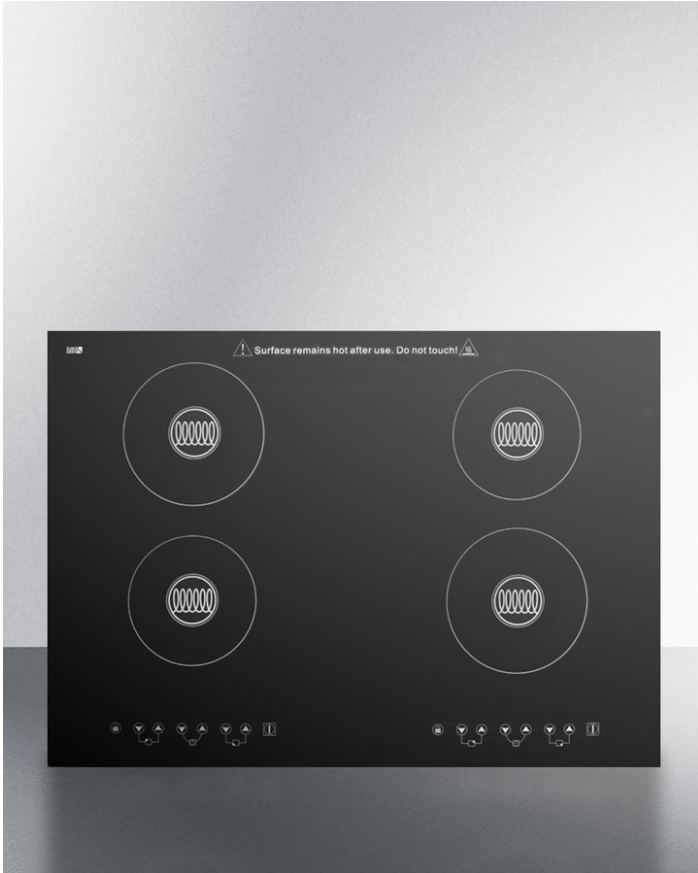

SINC430220

3.25" x 30.63" x 21.63" (H x W x D)

Built-in 220 volt induction cooktop with four zones and Black Ceran™ smooth-top finish

Highlights:

Instantly heats to cook in half the time of standard gas and electric ranges

Smooth Schott Ceran surface made of durable, low maintenance black glass

Complimentary 7-piece cookware set included

Magnetically generated heat produces no open flame and keeps heat confined to cookware

Product Features:

Schott Ceran surface	Smooth surface made of durable and elegant black glass
Beveled edges	Smooth, slightly rounded edges protect you from minor injuries associated with sharp corners
7-piece cookware set	Each purchase includes a complimentary set of induction cookware complete with glass lids
Electromagnetic heat	Heat is produced inside your cookware for even cooking
Energy efficient	84% of the heat created goes directly towards heating cookware contents
Cool surface	Most heat is sent directly to cookware, keeping the surface fairly cool to touch
Automatic pan recognition	Interior coil turns off after 30 seconds if there is no induction cookware on top
Child lock	Prevent accidents with this safety feature
Eight power levels	Get precise control of heating temperature with adjustable touch controls