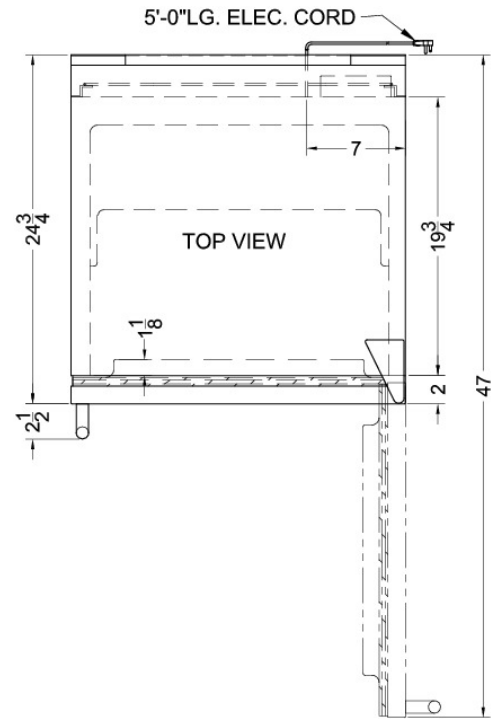

SPR70SSTADA

32" x 23.75" x 25" (H x W x D)

ADA compliant commercial outdoor refrigerator in complete stainless steel, designed for built-in or freestanding use

Highlights:

32" height allows installation under lower ADA compliant counters

U.L. approved for outdoor use with a weatherproof design

ETL-S listed to NSF-7 commercial standards

Flexible design allows built-in or freestanding use in 24" wide spaces

Product Features:

ADA compliant	32" height is designed to fit under lower ADA compliant counters
U.L. approved for outdoor use	Weatherproof design rated safe for outdoor operation
Commercially listed	ETL-S listed to NSF-7 Standards for use in commercial establishments
304 grade stainless steel exterior	Complete stainless steel construction for easy durability in the outdoors
Built-in capable	Make the best use of space by installing your unit under the counter and flush with other cabinets
Automatic defrost	Reduced maintenance with auto defrost system
Factory installed lock	Keyed lock for a secure interior
Ground Fault Circuit Interrupter	Our integrated GFCI exceeds U.L. requirements for safety by protecting your unit from shocks and circuit breaks
Professional towel bar handle	A curved stainless steel handle adds function and elegance, providing more room for a comfortable grip

SPR7OSSTADA Specifications:

Overview	
Height to Cabinet	32.0"
Height to Hinge Cap	32.25"
Width	23.75"
Depth	25.0"
Depth with Handle	27.5"
Capacity	5.5 cu.ft.
Defrost Type	Automatic
Door	Stainless Steel
Cabinet	Stainless Steel
US Electrical Safety	UL
Sanitation	ETL-S
Amps	2.3
Voltage/Frequency	115 V AC/60 Hz
Shipping Weight	148.0 lbs.
Parts & Labor Warranty	1 Year
Compressor Warranty	5 Years
Refrigerator Features	
Door Swing	RHD
Reversible	Factory Reversible
Shelf Type	Glass
Shelf Qty	3
Adjustable Shelves	Yes
Thermostat Type	Dial
Fan Type	Exterior