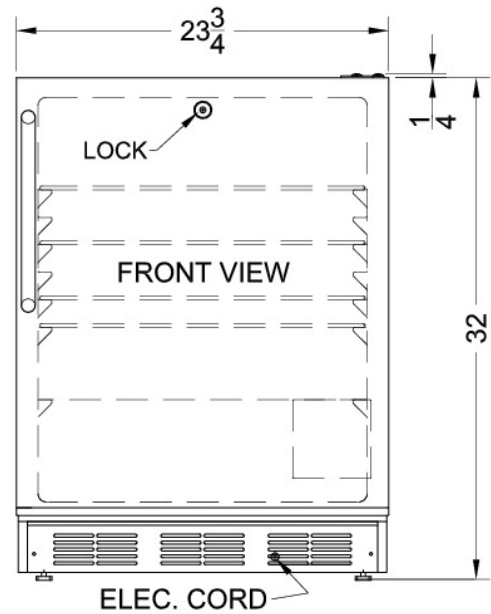

SPR70SSTADA

32" x 23.75" x 25" (H x W x D)

ADA compliant commercial outdoor refrigerator in complete stainless steel, designed for built-in or freestanding use

Highlights:

32" height allows installation under lower ADA compliant counters

U.L. approved for outdoor use with a weatherproof design

ETL-S listed to NSF-7 commercial standards

Flexible design allows built-in or freestanding use in 24" wide spaces

Product Features:

ADA compliant	32" height is designed to fit under lower ADA compliant counters
U.L. approved for outdoor use	Weatherproof design rated safe for outdoor operation
Commercially listed	ETL-S listed to NSF-7 Standards for use in commercial establishments
304 grade stainless steel exterior	Complete stainless steel construction for easy durability in the outdoors
Built-in capable	Make the best use of space by installing your unit under the counter and flush with other cabinets
Automatic defrost	Reduced maintenance with auto defrost system
Factory installed lock	Keyed lock for a secure interior
Ground Fault Circuit Interrupter	Our integrated GFCI exceeds U.L. requirements for safety by protecting your unit from shocks and circuit breaks
Professional towel bar handle	A curved stainless steel handle adds function and elegance, providing more room for a comfortable grip

SPR7OSSTADA Specifications:

Overview	
Height to Cabinet	32.0"
Height to Hinge Cap	32.25"
Width	23.75"
Depth	25.0"
Depth with Handle	27.5"
Capacity	5.5 cu.ft.
Defrost Type	Automatic
Door	Stainless Steel
Cabinet	Stainless Steel
US Electrical Safety	UL
Sanitation	ETL-S
Amps	2.3
Voltage/Frequency	115 V AC/60 Hz
Shipping Weight	148.0 lbs.
Parts & Labor Warranty	1 Year
Compressor Warranty	5 Years
Refrigerator Features	
Door Swing	RHD
Reversible	Factory Reversible
Shelf Type	Glass
Shelf Qty	3
Adjustable Shelves	Yes
Thermostat Type	Dial
Fan Type	Exterior