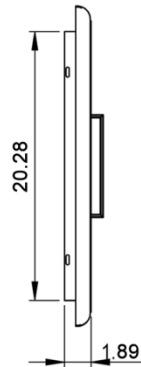

# K00AA2314

SABER<sup>®</sup>  
24" x 31"  
Double Access  
Doors

LEFT SIDE VIEW

FRONT VIEW

TOP VIEW