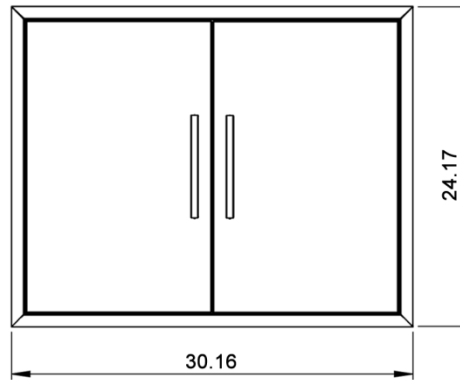

# K00AA2314

SABER<sup>®</sup>  
24" x 31"  
Double Access  
Doors

LEFT SIDE VIEW

FRONT VIEW

TOP VIEW