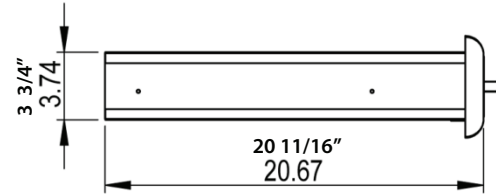

K00AA2714

SABER® 24"
Single Storage
Drawer

Front View

Left Side View

Top View