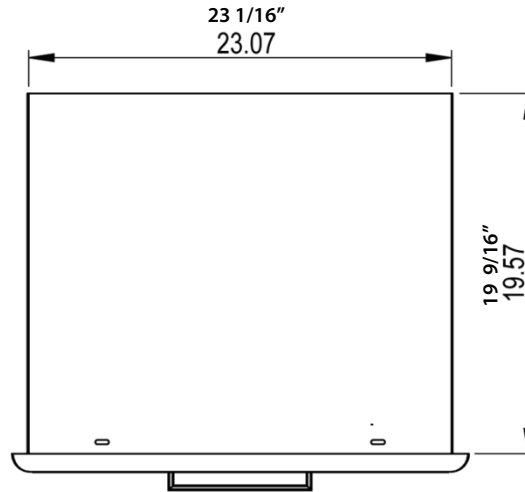

K00AA2714

SABER® 24"
Single Storage
Drawer

Front View

Left Side View

Top View