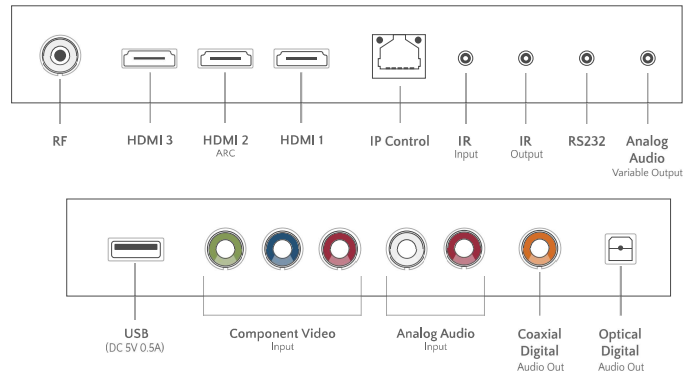

SÉURA OUTDOOR TVS

Full Sun Series™

GENERAL	OPERATING TEMP. RANGE (MAX)	-40 to 140° F*
	OPERATING TEMP. RANGE (IDEAL)	32 to 122° F
	NON-OPERATING TEMP. RANGE	-40 to 140° F*
	OPERATING HUMIDITY RANGE	10-90% RH Non-condensing
	WATERPROOF RATING	IP55
	ISOTROPIC BLACKOUT PREVENTION	High TNi panels help prevent screen blackout
	ACTIVE HEATING/COOLING	Extreme Temperature Protection™
VIDEO	DISPLAY TYPE	LED Backlit LCD
	DISPLAY RESOLUTION	4K UHD 3840 x 2160
	DISPLAY BRIGHTNESS	2000 nits
	DISPLAY COATING	Anti-Glare
	ASPECT RATIO	16:9
	CONTRAST RATIO	5000:1
	REFRESH RATE	60Hz
	FRAME RATE	30 fps+
	VIEWING ANGLE	178° Horiz/Vert
	RESPONSE TIME	8ms
	OUTDOOR OPTICS™	Five outdoor picture modes from full sun to nighttime viewing
	COLOR GAMUT WIDTH	HDR-10 Rec 709 Compliant
	COLOR MANAGEMENT SYSTEM	Yes
TUNER	ATV (NTSC) / DTV (ATSC)	
DC Output	DC 5V 0.5A	
INTEGRATION	HDMI	HDMI Version 2.1 HDCP Version 2.2 HDMI1, HDMI2 (ARC), HDMI3
	COMPONENT YBPBR	1
	LAN PORT (LOCAL AREA NETWORK)	1 (IP Control)
	RS-232C	1 (3.5mm)
	INTEGRATION	IP, RS-232C and IR
	USB	DC 5V, 0.5A, Capable of Photos & Updates
	IR INPUT	1
	IR OUTPUT	1
	SERVICE PORT	1 (USB Type)
AC OUT	120V, 60Hz, 2A	
AUDIO	ANALOG AUDIO INPUT	RCA x 1
	ANALOG AUDIO	Stereo 3.5mm Variable
	BLUETOOTH® AUDIO BROADCASTING	Bluetooth® 4.2, 50 ft Clear Span
	DIGITAL AUDIO OUT	1 x Optical, 1 x Coax
	DOLBY DIGITAL	Dolby Digital
	INTERNAL SPEAKERS	N/A
	SOUNDBAR	Sold Separately