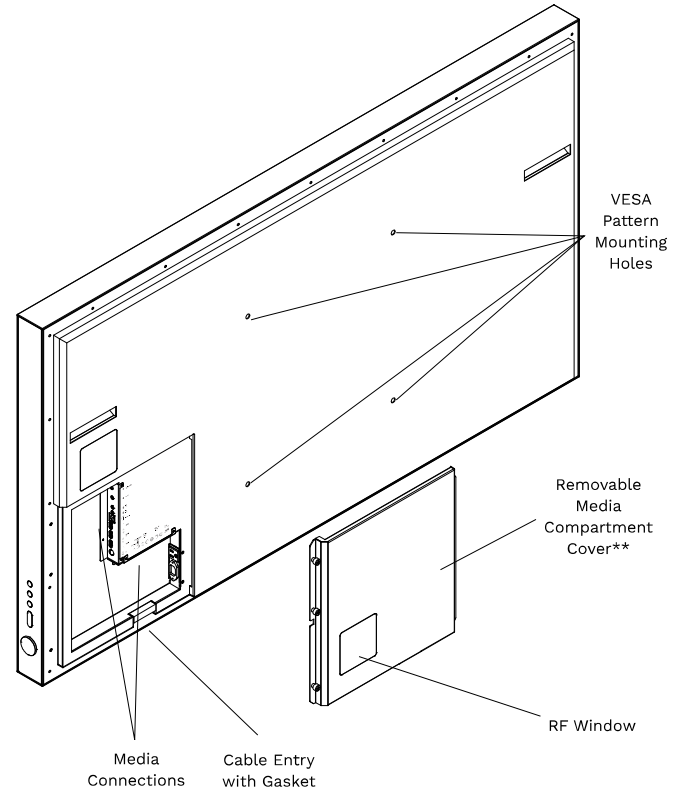

	<b>50 INCH</b> Model: UB4-50	<b>65 INCH</b> Model: UB4-65	<b>85 INCH</b> Model: UB4-85	
<b>DIMENSIONS</b>	DIMENSIONS	45.1" w x 26.2" h x 3.8" d	58.2" w x 33.6" h x 3.8" d	76.0" w x 43.6" h x 3.8" d
	WEIGHT	60 lbs.	104 lbs.	187 lbs
	MEDIA COMPARTMENT DIMENSIONS**	Upper portion: 3.9" w x 7.7" h Lower portion: 10.1" w x 5.7" h	Upper portion: 5.1" w x 7.8" h Lower portion: 11.6" w x 5.6" h	Upper portion: 5.1" w x 7.7" h Lower portion: 11.8" w x 5.7" h
	VESA PATTERN	400 x 400mm	400 x 400mm	600 x 400mm
<b>OTHER</b>	POWER CONSUMPTION, DISPLAY	Standby: 1.0W Max: 398W	Standby: 3.5W Max: 682W	Standby: 3.5W Max: 1096W
	ELECTRICAL	NEMA 5-15P 3-prong 120V Outlet	NEMA 5-15P 3-prong 120V Outlet	NEMA 5-20P† 3-prong 120V Outlet
	CERTIFICATIONS & COMPLIANCE	IP55 Certified, FCC, CEC, UL and cUL Listed		
	WARRANTY	Séura warrants Outdoor Displays w/ respect to Séura's labor, structure, assembly, display including remote and power supply for two (2) years		
	REMOTE	Séura Water Resistant IR Remote		