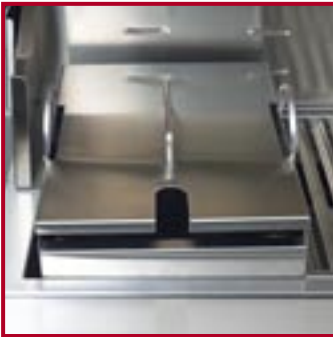

Steamer/Fryer

Stainless Steel Griddle

Wood Chip Smoker

BBQ Tray

Rotisserie Kit

Burner Kits

Customize your 27" InfraVection Grill with a burner kit that can make your grill all infrared or all conventional. Installation is quick and easy.