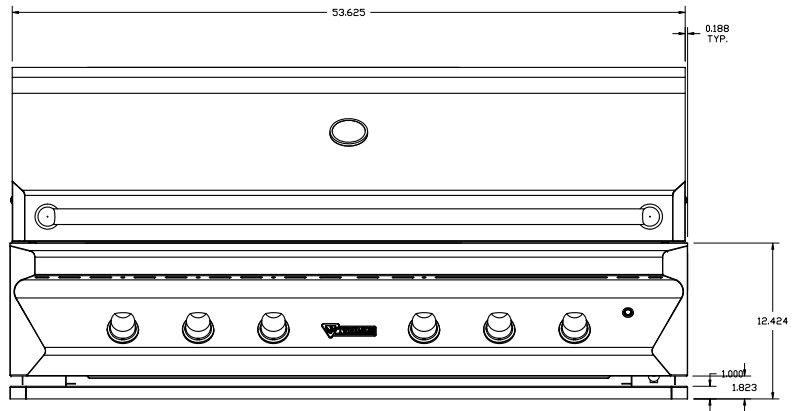

# TEBQ54RS-B: TWIN EAGLES 54" OUTDOOR GAS GRILLS