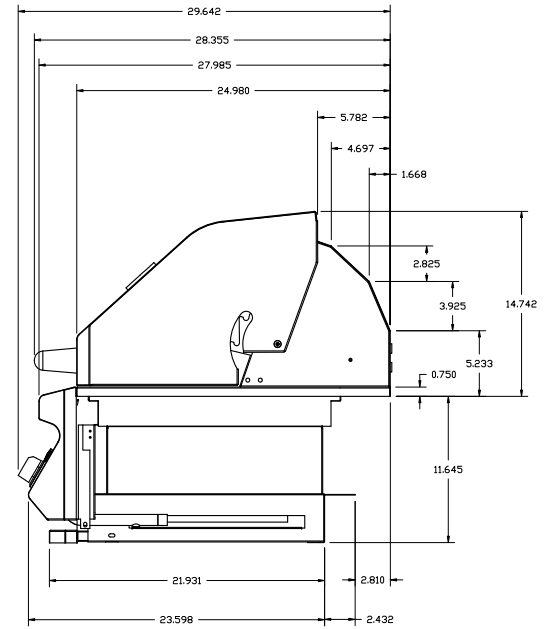

# TEBQ54RS-B: TWIN EAGLES 54" OUTDOOR GAS GRILLS