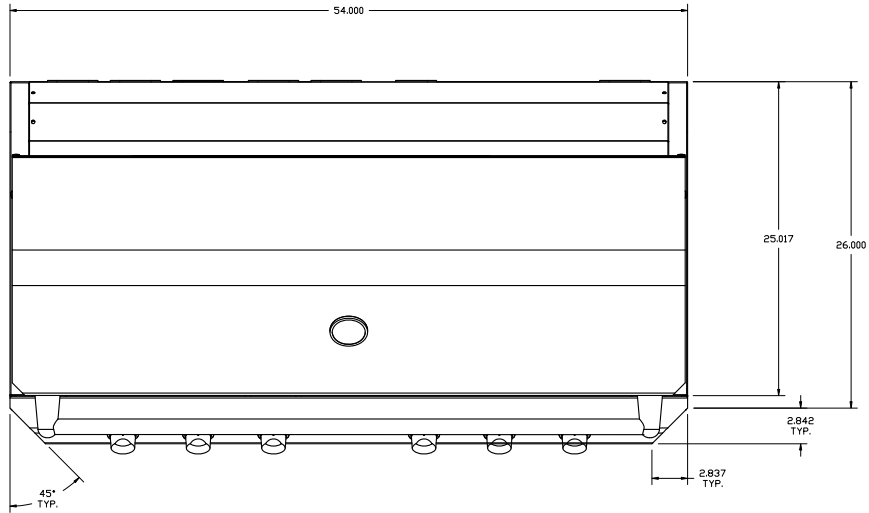

# TEBQ54RS-B: TWIN EAGLES 54" OUTDOOR GAS GRILLS