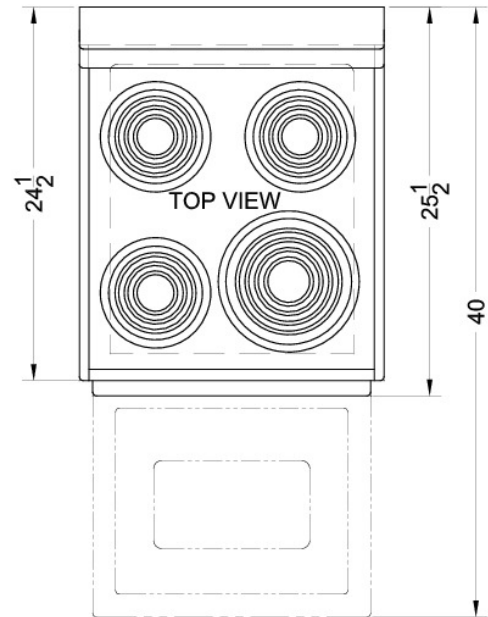

TEM130BKWY

44" x 20" x 24" (H x W x D)

Deluxe 220V electric range in slim 20" width with stainless steel doors

Highlights:

Slim 20 inch width fits easily in small kitchens

Stainless steel oven door and kickplate with professional handles for a true modern look

Oven window includes light for easy baking

Deluxe backguard includes digital clock and timer

Product Features:

Slim 20 inch width	Apartment sized to fit in small or galley kitchens
220V Electric range	Includes four coil elements
Black porcelain range top	Removable top and door made from solid porcelain
Oven window with light	Provides a convenient and full-lit view of oven contents
Stainless steel oven door	Added style with incredible durability
Stainless steel toe plate	Completes the look for full-length luxury
Professional stainless steel handles	Curved towel bar style handles are easy to grip and elegant to view
Deluxe backguard	High backguard to protect wall from back splashes
Digital clock and timer	Backguard includes time readout

TEM130BKWY Specifications:

Overview	
Height to Cabinet	44.0"
Width	20.0"
Depth	24.0"
Door	Stainless Steel
Cabinet	Black
Voltage/Frequency	220 V AC/60 Hz
Weight	125.0 lbs.
Shipping Weight	145.0 lbs.
Parts & Labor Warranty	1 Year
Electric Range	
Oven Capacity	2.46 cu.ft.
Cooktop Surface	Porcelain
Element Type	Coils
Number of Elements	4
Element #1 Size	6.0"
Element #1 Wattage	1200.0
Element #2 Size	6.0"
Element #2 Wattage	1200.0
Element #3 Size	6.0"
Element #3 Wattage	1200.0
Element #4 Size	8.0"
Element #4 Wattage	2100.0
Burner Controls	Dial
Oven Controls	Dial
Oven Light	Yes
Cooking Timer	Yes
Backguard	Yes
Backguard Display	Yes
Oven Window	Yes
Oven Interior Height	14.0"
Oven Interior Width	16.0"
Oven Interior Depth	19.0"