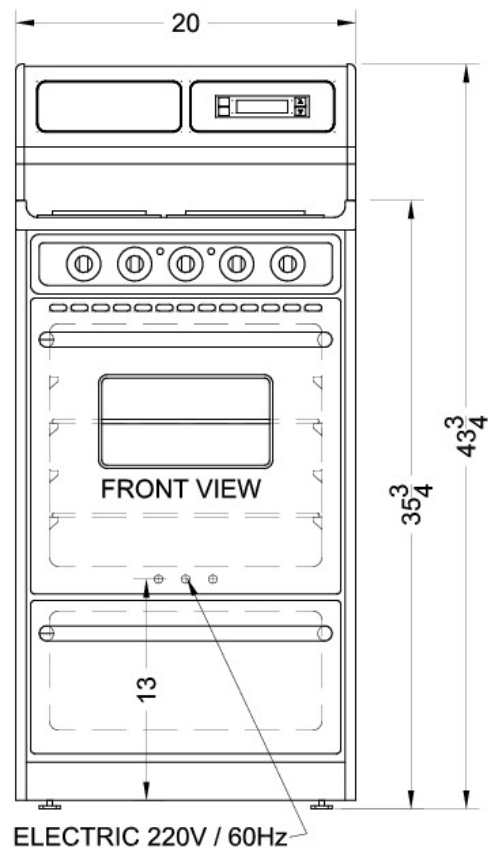

TEM130BKWY

44" x 20" x 24" (H x W x D)

Deluxe 220V electric range in slim 20" width with stainless steel doors

Highlights:

Slim 20 inch width fits easily in small kitchens

Stainless steel oven door and kickplate with professional handles for a true modern look

Oven window includes light for easy baking

Deluxe backguard includes digital clock and timer

Product Features:

Slim 20 inch width	Apartment sized to fit in small or galley kitchens
220V Electric range	Includes four coil elements
Black porcelain range top	Removable top and door made from solid porcelain
Oven window with light	Provides a convenient and full-lit view of oven contents
Stainless steel oven door	Added style with incredible durability
Stainless steel toe plate	Completes the look for full-length luxury
Professional stainless steel handles	Curved towel bar style handles are easy to grip and elegant to view
Deluxe backguard	High backguard to protect wall from back splashes
Digital clock and timer	Backguard includes time readout

TEM130BKWY Specifications:

Overview	
Height to Cabinet	44.0"
Width	20.0"
Depth	24.0"
Door	Stainless Steel
Cabinet	Black
Voltage/Frequency	220 V AC/60 Hz
Weight	125.0 lbs.
Shipping Weight	145.0 lbs.
Parts & Labor Warranty	1 Year
Electric Range	
Oven Capacity	2.46 cu.ft.
Cooktop Surface	Porcelain
Element Type	Coils
Number of Elements	4
Element #1 Size	6.0"
Element #1 Wattage	1200.0
Element #2 Size	6.0"
Element #2 Wattage	1200.0
Element #3 Size	6.0"
Element #3 Wattage	1200.0
Element #4 Size	8.0"
Element #4 Wattage	2100.0
Burner Controls	Dial
Oven Controls	Dial
Oven Light	Yes
Cooking Timer	Yes
Backguard	Yes
Backguard Display	Yes
Oven Window	Yes
Oven Interior Height	14.0"
Oven Interior Width	16.0"
Oven Interior Depth	19.0"