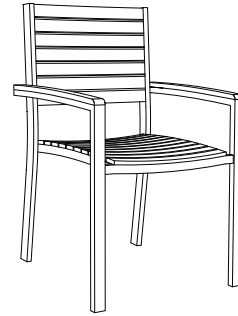

Components

1. 1 Travira Armchair

Notes

There is no assembly required for this chair.

Warranty

Oxford Garden warrants all outdoor furniture and accessories to be free from manufacturing defects in materials and workmanship. Provided the furniture is assembled correctly and is subjected to normal use, Oxford Garden will cover your outdoor furniture under the following five, three and one year warranties. For more details regarding the Oxford Garden warranty, visit www.oxfordgarden.com/warranty.