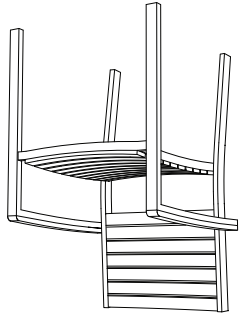

TRAVIRA ARMCHAIR

About Materials

Powder coated aluminum takes metal to a new level of durability, as it is both scratch and rust resistant. Composite Sling is made with Textilene®, the industry standard for versatility and strength. Tekwood is a wood-alternative developed from polystyrene. Tekwood provides the look of wood without the weathering process or maintenance. Teak is a tropical hardwood, resistant to rotting, bug infestation, and the effects of wind, rain, sun, and snow. If left untreated Teak weathers naturally to a beautiful silver gray color. Some surface roughness may develop, especially at the end grain, but over a period of about one year, the natural weathering process will stabilize. Small surface cracks that may appear in no way affect the structural integrity of the furniture. Resin wicker is made of synthetic polyethylene material. Unlike its alternative, natural wicker, resin wicker is durable and elastic, providing a comfortable seat that will resist weathering and last.