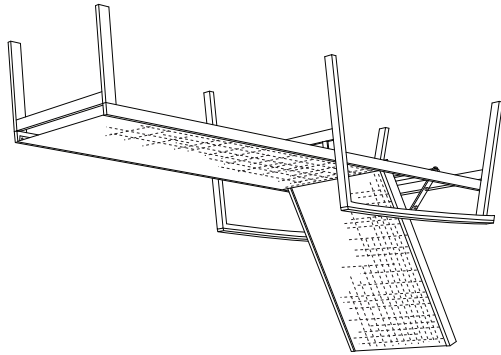

TRAVIRA CHAISE LOUNGE

Components

- ① Travira Chaise Lounge

Notes

There is no assembly required for this lounge chair.

*About Materials*

Powder coated aluminum takes metal to a new level of durability, as it is both scratch and rust resistant. Composite Sling is made with Textilene®, the industry standard for versatility and strength. Tekwood is a wood-alternative developed from polystyrene. Tekwood provides the look of wood without the weathering process or maintenance. Teak is a tropical hardwood, resistant to rotting, bug infestation, and the effects of wind, rain, sun, and snow. If left untreated Teak weathers naturally to a beautiful silver gray color. Some surface roughness may develop, especially at the end grain, but over a period of about one year, the natural weathering process will stabilize. Small surface cracks that may appear in no way affect the structural integrity of the furniture.