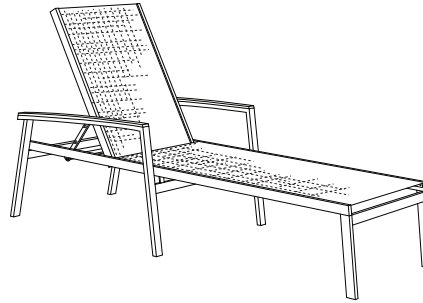

TRAVIRA CHAISE LOUNGE

Components

- ① Travira Chaise Lounge

Notes

There is no assembly required for this lounge chair.

*About Materials*

Powder coated aluminum takes metal to a new level of durability, as it is both scratch and rust resistant. Composite Sling is made with Textilene®, the industry standard for versatility and strength. Tekwood is a wood-alternative developed from polystyrene. Tekwood provides the look of wood without the weathering process or maintenance. Teak is a tropical hardwood, resistant to rotting, bug infestation, and the effects of wind, rain, sun, and snow. If left untreated Teak weathers naturally to a beautiful silver gray color. Some surface roughness may develop, especially at the end grain, but over a period of about one year, the natural weathering process will stabilize. Small surface cracks that may appear in no way affect the structural integrity of the furniture.