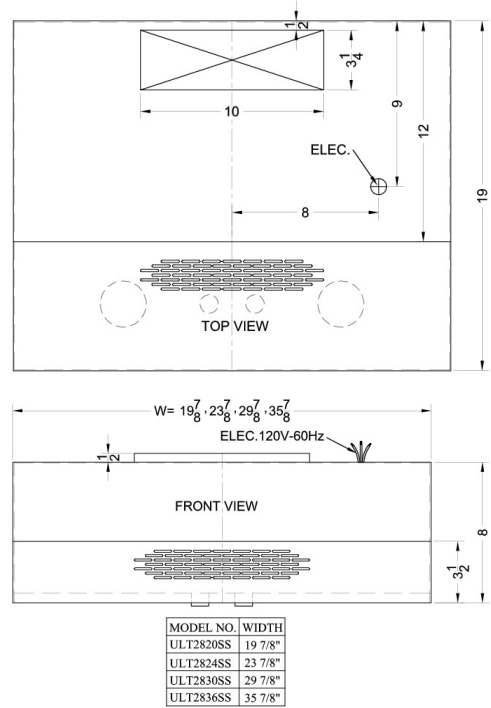

# ULT2824SS

8" x 24" x 19" (H x W x D)

24 inch wide 390CFM convertible range hood in stainless steel finish

## ULT2824SS Specifications:

Overview	
Height to Cabinet	8.0"
Width	24.0"
Depth	19.0"
Cabinet	Stainless Steel
Weight	15.0 lbs.
Shipping Weight	32.0 lbs.
Parts & Labor Warranty	1 Year
Range Hood	
Installation	Under Cabinet
Venting	Convertible
Controls	Dial
Light	Yes
Number of Lights	2
Light Type	Halogen
Maximum Air Movement	390.0
Duct Shape	Round or Rectangular