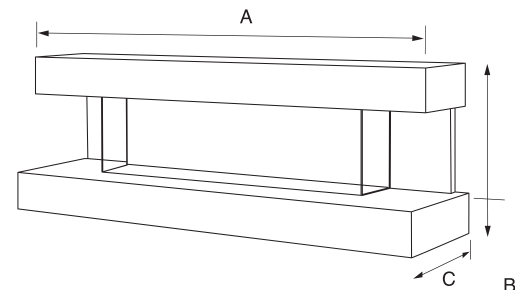

Simply plug in, switch on and warm up.

PRODUCT DETAILS

- Realistic Flame works independently of heat
- Simple Installation
- No Inset Required
- Wall Mount Unit
- Fully Assembled
- Heat Settings 750W - 1500W
- Ambiance Side Lighting
- 3 Flame Color Options
- 10 Media Bed Color Options
- Touch Screen Display
- Flame Brightness Settings
- Timer Control Option
- Temperature Control Option

A - 72"
B - 20.5"
C - 12.5"

www.evolutionfires.com